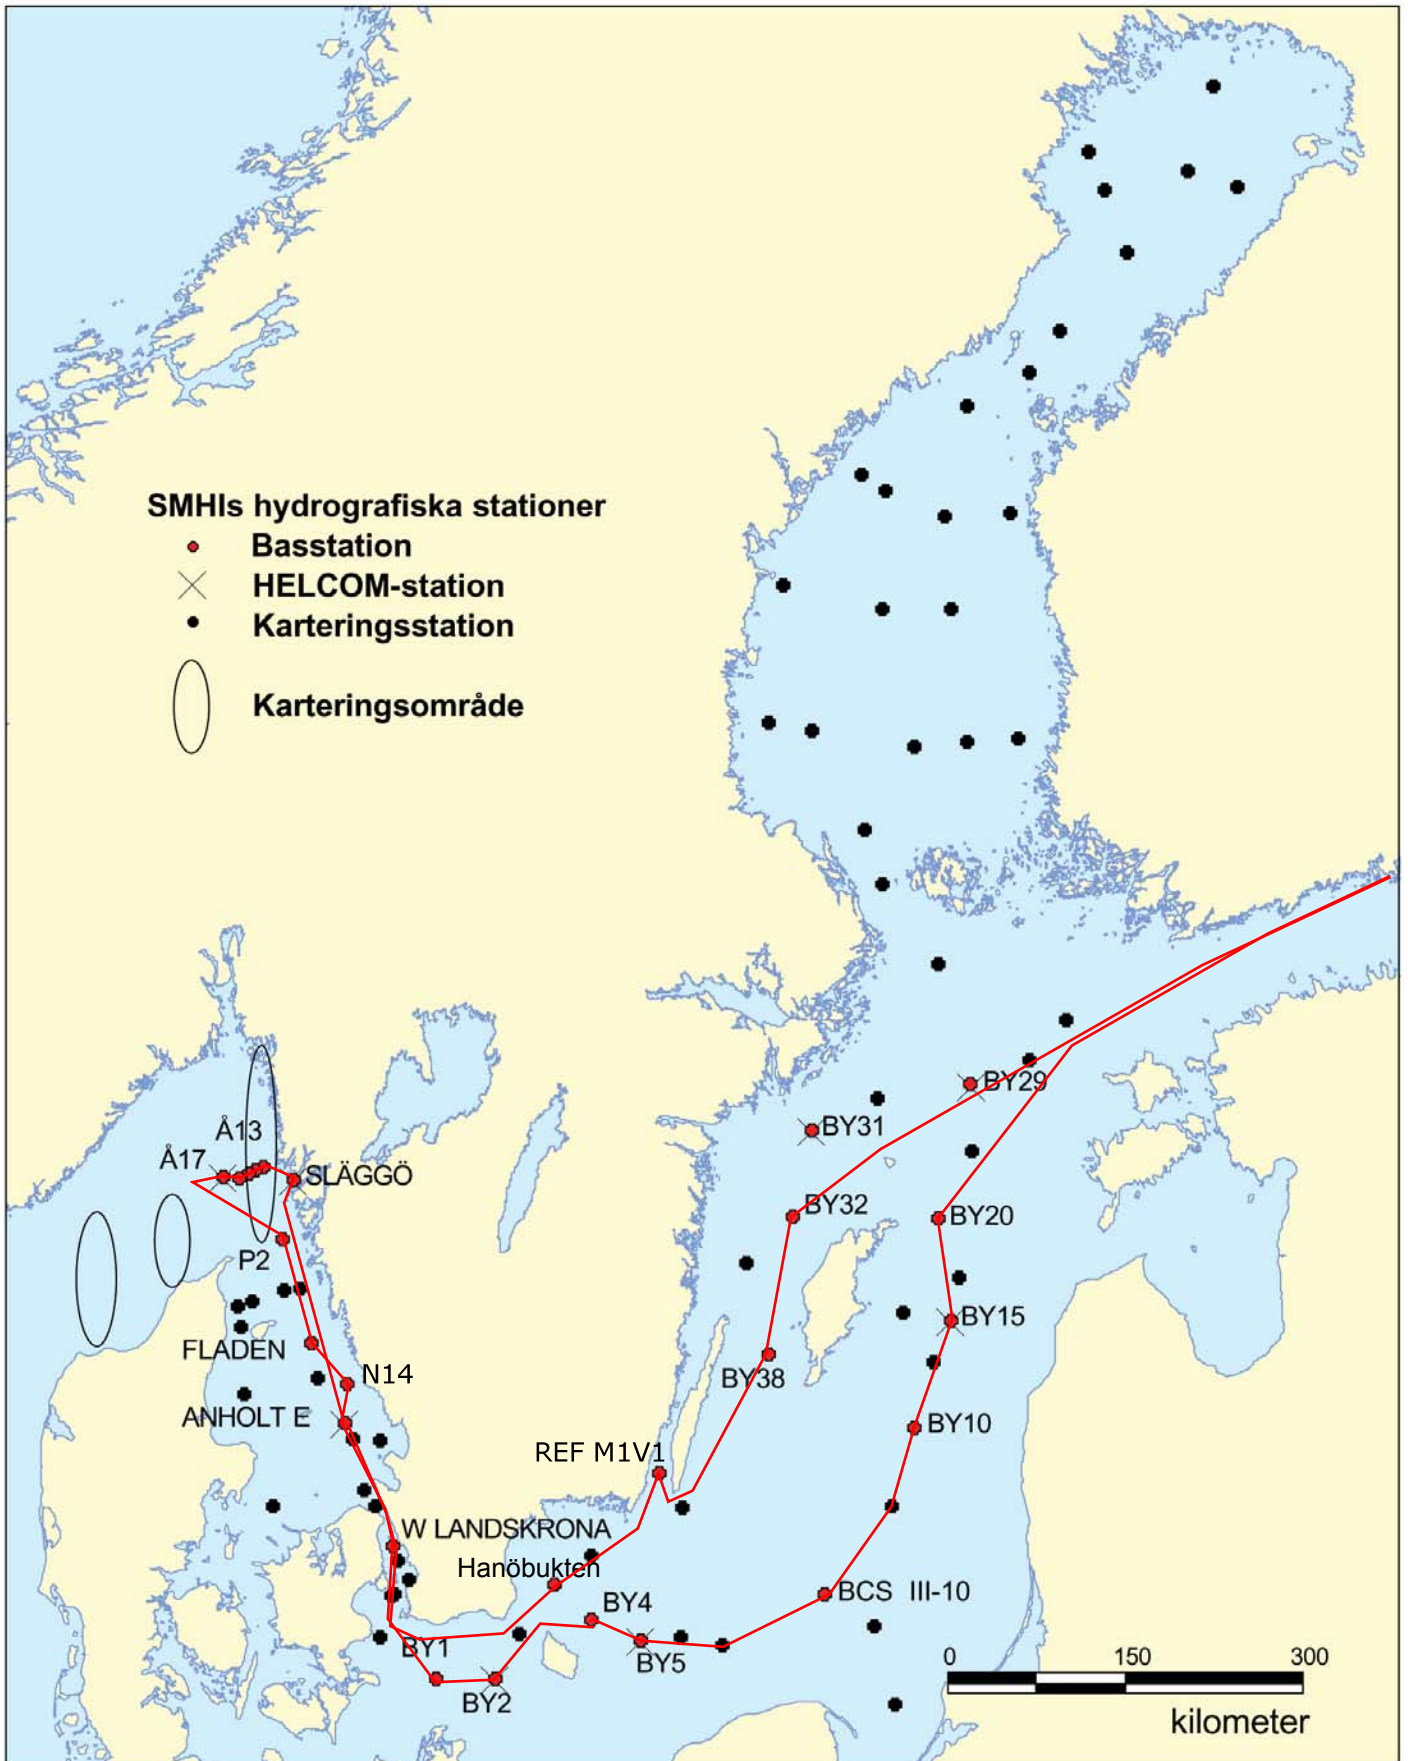

TRACKCHART
Country: Sweden
Ship: R/V ARANDA
Date: 20150316-20150323
Series: 0145-0176

Bottom water oxygen concentration (ml/l)

Country: Finland
Ship : Aranda
Date : 20150317-20150322
Series : 0145-0176