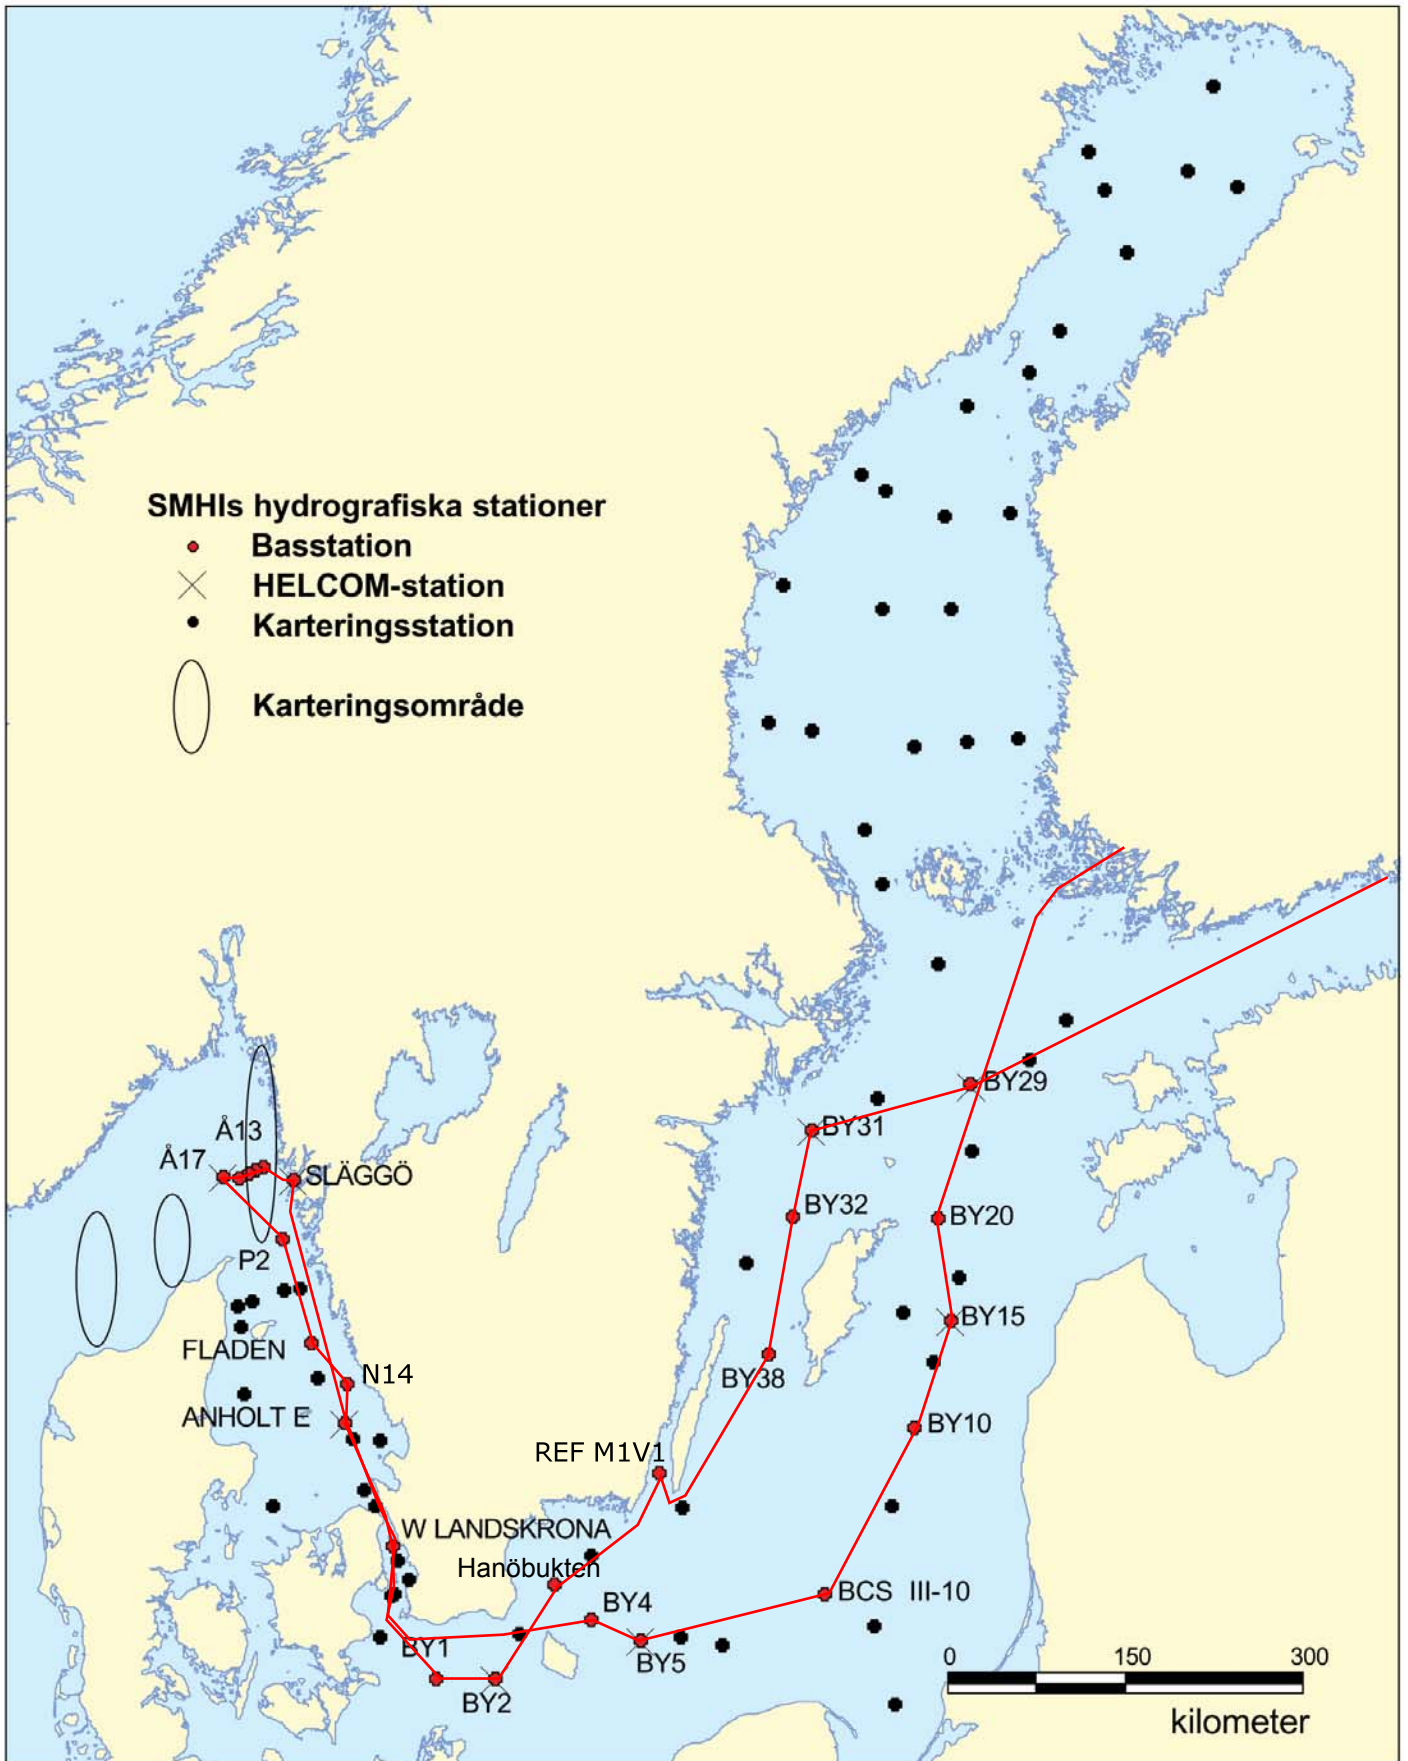

TRACKCHART

Country: Sweden  
Ship: R/V ARANDA  
Date: 20141108-20141115  
Series: 0747-0771

# Bottom water oxygen concentration (ml/l)

Country: Finland  
Ship : Aranda  
Date : 20141108-20141114  
Series : 0747-0771