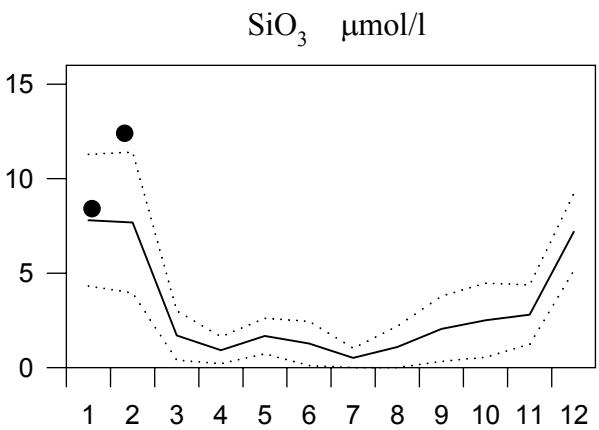

TRACK CHART

Country: Sweden
Ship : Argos
Date : 20050126-20050217
Series : 0044-0149

Bottom water oxygen concentration (ml/l)

Country: Sweden
Ship : Argos
Date : 20050126-20050217
Series : 0044-0149

STATION FLADEN SURFACE WATER

Annual Cycles

— Mean 1995-2004 ····· St.Dev. ● 2005

OXYGEN IN BOTTOM WATER

STATION W LANDSKRONA SURFACE WATER

Annual Cycles

— Mean 1995-2004 St.Dev. ● 2005

OXYGEN IN BOTTOM WATER

KATTEGAT and THE SOUND 20050209-20050210