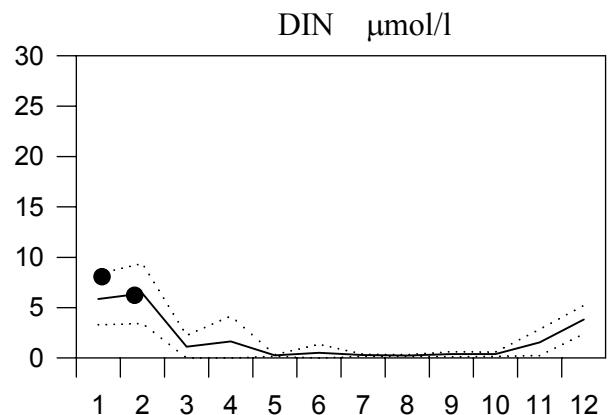

TRACK CHART

Country: Sweden
Ship : Argos
Date : 20050126-20050217
Series : 0044-0149

Bottom water oxygen concentration (ml/l)

Country: Sweden
Ship : Argos
Date : 20050126-20050217
Series : 0044-0149

STATION FLADEN SURFACE WATER

Annual Cycles

— Mean 1995-2004 ····· St.Dev. ● 2005

OXYGEN IN BOTTOM WATER

STATION W LANDSKRONA SURFACE WATER

Annual Cycles

— Mean 1995-2004 St.Dev. ● 2005

OXYGEN IN BOTTOM WATER

KATTEGAT and THE SOUND 20050209-20050210