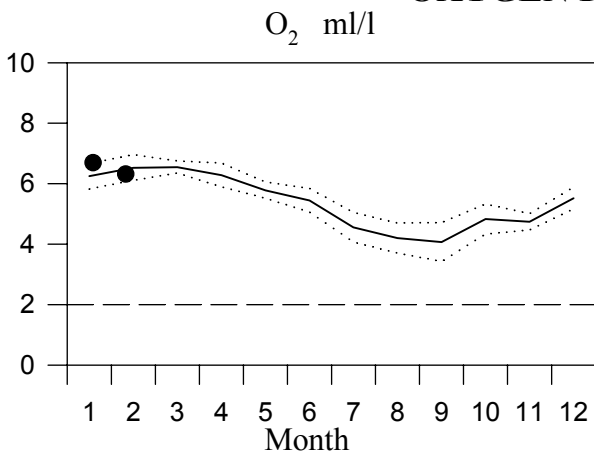

TRACK CHART

Country: Sweden
Ship : Argos
Date : 20050126-20050217
Series : 0044-0149

Bottom water oxygen concentration (ml/l)

Country: Sweden
Ship : Argos
Date : 20050126-20050217
Series : 0044-0149

STATION FLADEN SURFACE WATER

Annual Cycles

— Mean 1995-2004 ····· St.Dev. ● 2005

OXYGEN IN BOTTOM WATER

STATION W LANDSKRONA SURFACE WATER

Annual Cycles

— Mean 1995-2004 St.Dev. ● 2005

OXYGEN IN BOTTOM WATER

KATTEGAT and THE SOUND 20050209-20050210