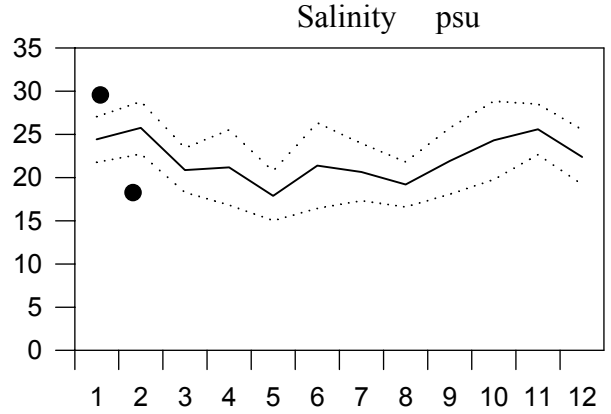

TRACK CHART

Country: Sweden
Ship : Argos
Date : 20050126-20050217
Series : 0044-0149

Bottom water oxygen concentration (ml/l)

Country: Sweden
Ship : Argos
Date : 20050126-20050217
Series : 0044-0149

STATION FLADEN SURFACE WATER

Annual Cycles

— Mean 1995-2004 ····· St.Dev. ● 2005

OXYGEN IN BOTTOM WATER

STATION W LANDSKRONA SURFACE WATER

Annual Cycles

— Mean 1995-2004 St.Dev. ● 2005

OXYGEN IN BOTTOM WATER

KATTEGAT and THE SOUND 20050209-20050210