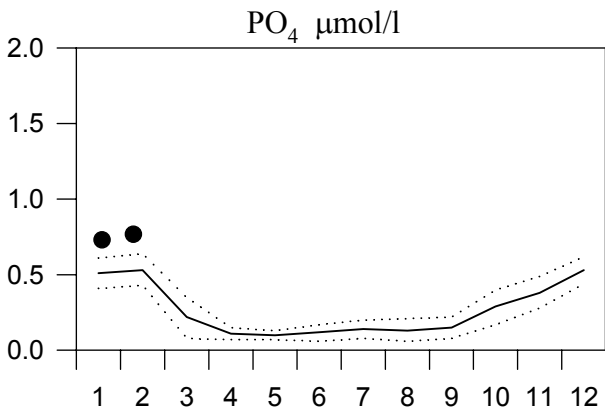

TRACK CHART

Country: Sweden
Ship : Argos
Date : 20050126-20050217
Series : 0044-0149

Bottom water oxygen concentration (ml/l)

Country: Sweden
Ship : Argos
Date : 20050126-20050217
Series : 0044-0149

STATION FLADEN SURFACE WATER

Annual Cycles

— Mean 1995-2004 ····· St.Dev. ● 2005

OXYGEN IN BOTTOM WATER

STATION W LANDSKRONA SURFACE WATER

Annual Cycles

— Mean 1995-2004 St.Dev. ● 2005

OXYGEN IN BOTTOM WATER

KATTEGAT and THE SOUND 20050209-20050210