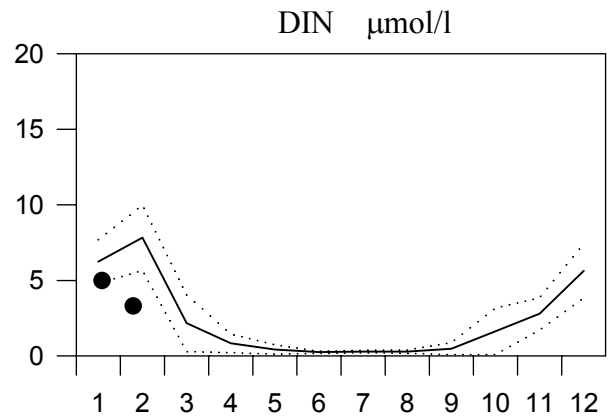

TRACK CHART

Country: Sweden
Ship : Argos
Date : 20050126-20050217
Series : 0044-0149

Bottom water oxygen concentration (ml/l)

Country: Sweden
Ship : Argos
Date : 20050126-20050217
Series : 0044-0149

STATION FLADEN SURFACE WATER

Annual Cycles

— Mean 1995-2004 ····· St.Dev. ● 2005

OXYGEN IN BOTTOM WATER

STATION W LANDSKRONA SURFACE WATER

Annual Cycles

— Mean 1995-2004 St.Dev. ● 2005

OXYGEN IN BOTTOM WATER

KATTEGAT and THE SOUND 20050209-20050210