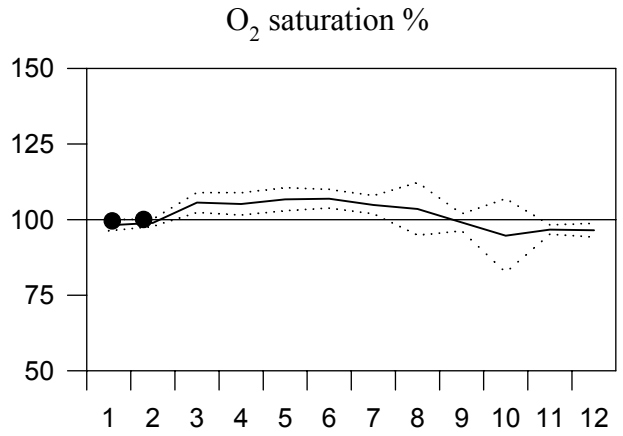

TRACK CHART

Country: Sweden
Ship : Argos
Date : 20050126-20050217
Series : 0044-0149

Bottom water oxygen concentration (ml/l)

Country: Sweden
Ship : Argos
Date : 20050126-20050217
Series : 0044-0149

STATION FLADEN SURFACE WATER

Annual Cycles

— Mean 1995-2004 ····· St.Dev. ● 2005

OXYGEN IN BOTTOM WATER

STATION W LANDSKRONA SURFACE WATER

Annual Cycles

— Mean 1995-2004 St.Dev. ● 2005

OXYGEN IN BOTTOM WATER

KATTEGAT and THE SOUND 20050209-20050210