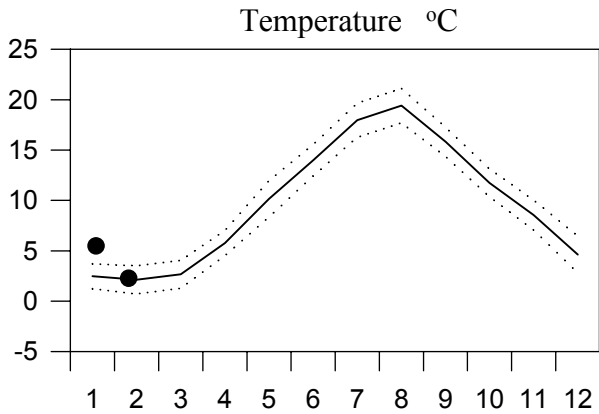

TRACK CHART

Country: Sweden
Ship : Argos
Date : 20050126-20050217
Series : 0044-0149

Bottom water oxygen concentration (ml/l)

Country: Sweden
Ship : Argos
Date : 20050126-20050217
Series : 0044-0149

STATION FLADEN SURFACE WATER

Annual Cycles

— Mean 1995-2004 ····· St.Dev. ● 2005

OXYGEN IN BOTTOM WATER

STATION W LANDSKRONA SURFACE WATER

Annual Cycles

— Mean 1995-2004 St.Dev. ● 2005

OXYGEN IN BOTTOM WATER

KATTEGAT and THE SOUND 20050209-20050210