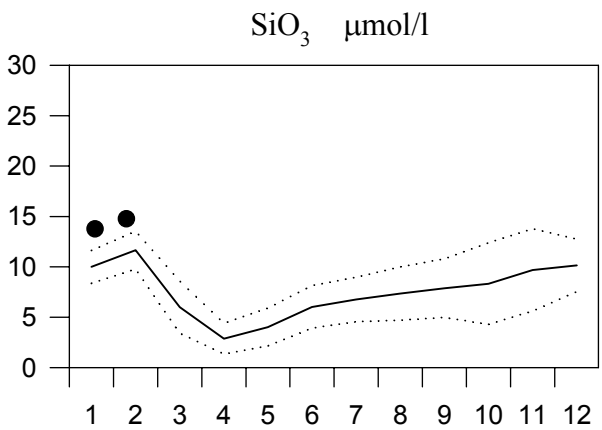

TRACK CHART

Country: Sweden
Ship : Argos
Date : 20050126-20050217
Series : 0044-0149

Bottom water oxygen concentration (ml/l)

Country: Sweden
Ship : Argos
Date : 20050126-20050217
Series : 0044-0149

STATION FLADEN SURFACE WATER

Annual Cycles

— Mean 1995-2004 ····· St.Dev. ● 2005

OXYGEN IN BOTTOM WATER

STATION W LANDSKRONA SURFACE WATER

Annual Cycles

— Mean 1995-2004 St.Dev. ● 2005

OXYGEN IN BOTTOM WATER

KATTEGAT and THE SOUND 20050209-20050210