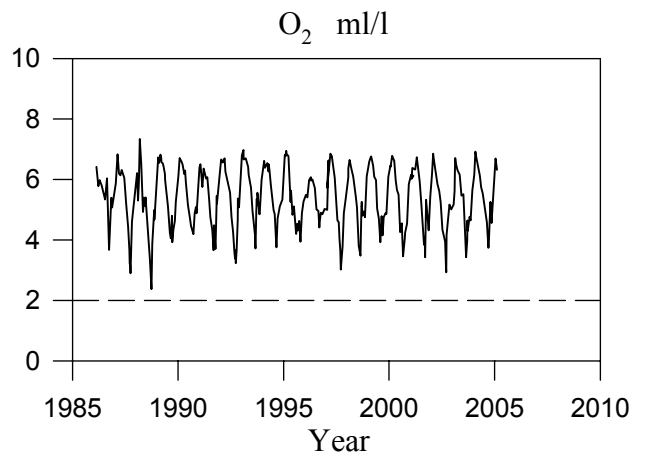

TRACK CHART

Country: Sweden
Ship : Argos
Date : 20050126-20050217
Series : 0044-0149

Bottom water oxygen concentration (ml/l)

Country: Sweden
Ship : Argos
Date : 20050126-20050217
Series : 0044-0149

STATION FLADEN SURFACE WATER

Annual Cycles

— Mean 1995-2004 ····· St.Dev. ● 2005

OXYGEN IN BOTTOM WATER

STATION W LANDSKRONA SURFACE WATER

Annual Cycles

— Mean 1995-2004 St.Dev. ● 2005

OXYGEN IN BOTTOM WATER

KATTEGAT and THE SOUND 20050209-20050210