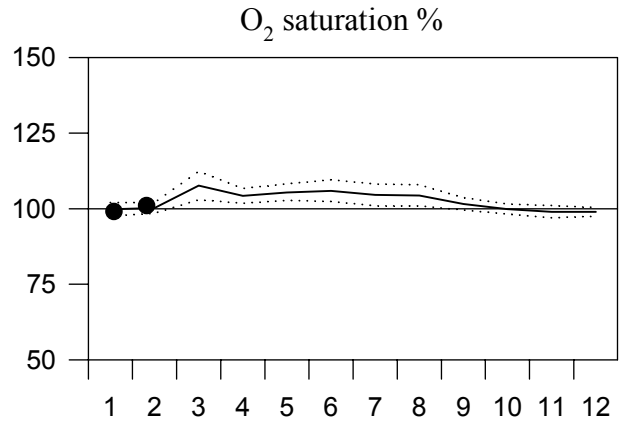

TRACK CHART

Country: Sweden
Ship : Argos
Date : 20050126-20050217
Series : 0044-0149

Bottom water oxygen concentration (ml/l)

Country: Sweden
Ship : Argos
Date : 20050126-20050217
Series : 0044-0149

STATION FLADEN SURFACE WATER

Annual Cycles

— Mean 1995-2004 ····· St.Dev. ● 2005

OXYGEN IN BOTTOM WATER

STATION W LANDSKRONA SURFACE WATER

Annual Cycles

— Mean 1995-2004 St.Dev. ● 2005

OXYGEN IN BOTTOM WATER

KATTEGAT and THE SOUND 20050209-20050210