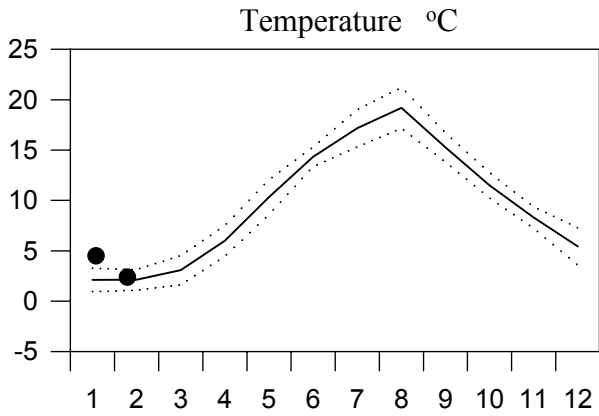

Annual Cycles

— Mean 1995-2004 ····· St.Dev. ● 2005

OXYGEN IN BOTTOM WATER

STATION W LANDSKRONA SURFACE WATER

Annual Cycles

— Mean 1995-2004 St.Dev. ● 2005

OXYGEN IN BOTTOM WATER

KATTEGAT and THE SOUND 20050209-20050210