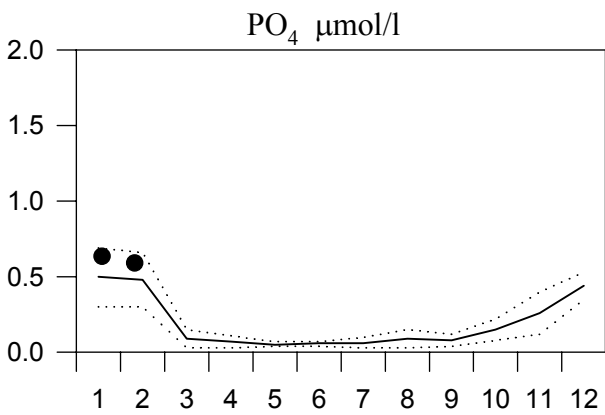

TRACK CHART

Country: Sweden
Ship : Argos
Date : 20050126-20050217
Series : 0044-0149

Bottom water oxygen concentration (ml/l)

Country: Sweden
Ship : Argos
Date : 20050126-20050217
Series : 0044-0149

STATION FLADEN SURFACE WATER

Annual Cycles

— Mean 1995-2004 ····· St.Dev. ● 2005

OXYGEN IN BOTTOM WATER

STATION W LANDSKRONA SURFACE WATER

Annual Cycles

— Mean 1995-2004 St.Dev. ● 2005

OXYGEN IN BOTTOM WATER

KATTEGAT and THE SOUND 20050209-20050210