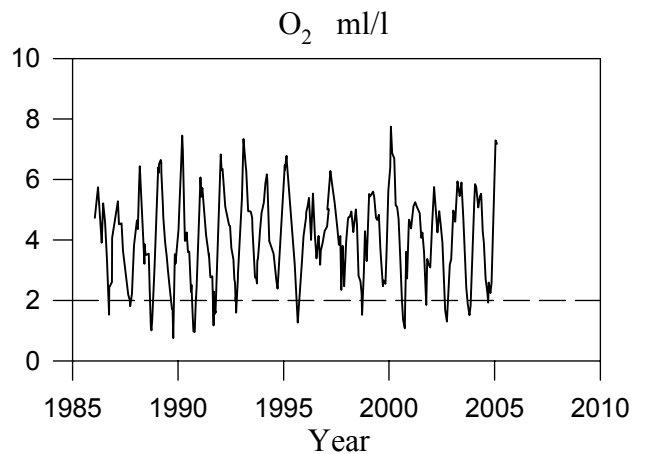

TRACK CHART

Country: Sweden
Ship : Argos
Date : 20050126-20050217
Series : 0044-0149

Bottom water oxygen concentration (ml/l)

Country: Sweden
Ship : Argos
Date : 20050126-20050217
Series : 0044-0149

STATION FLADEN SURFACE WATER

Annual Cycles

— Mean 1995-2004 ····· St.Dev. ● 2005

OXYGEN IN BOTTOM WATER

STATION W LANDSKRONA SURFACE WATER

Annual Cycles

— Mean 1995-2004 St.Dev. ● 2005

OXYGEN IN BOTTOM WATER

KATTEGAT and THE SOUND 20050209-20050210