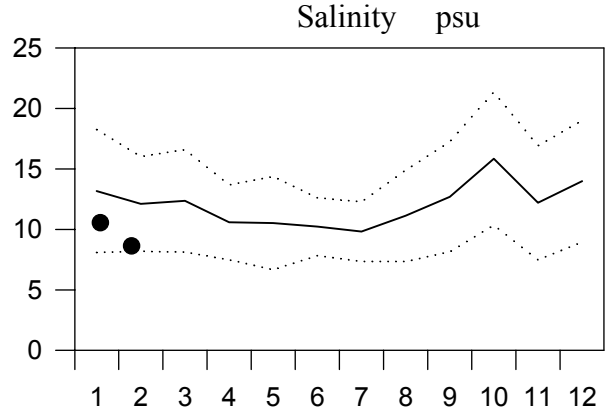

Annual Cycles

— Mean 1995-2004 ····· St.Dev. ● 2005

OXYGEN IN BOTTOM WATER

STATION W LANDSKRONA SURFACE WATER

Annual Cycles

— Mean 1995-2004 St.Dev. ● 2005

OXYGEN IN BOTTOM WATER

KATTEGAT and THE SOUND 20050209-20050210