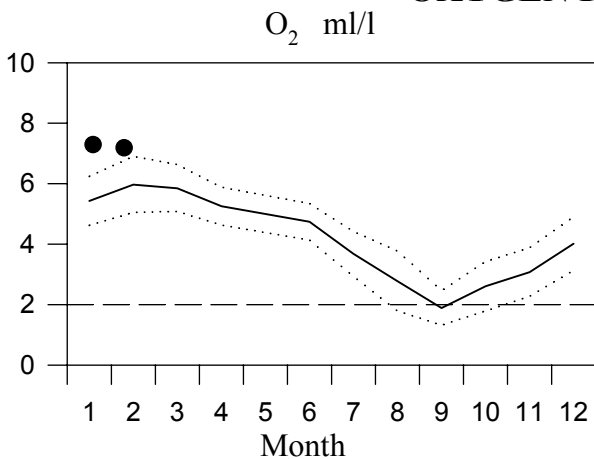

TRACK CHART

Country: Sweden
Ship : Argos
Date : 20050126-20050217
Series : 0044-0149

Bottom water oxygen concentration (ml/l)

Country: Sweden
Ship : Argos
Date : 20050126-20050217
Series : 0044-0149

STATION FLADEN SURFACE WATER

Annual Cycles

— Mean 1995-2004 ····· St.Dev. ● 2005

OXYGEN IN BOTTOM WATER

STATION W LANDSKRONA SURFACE WATER

Annual Cycles

— Mean 1995-2004 St.Dev. ● 2005

OXYGEN IN BOTTOM WATER

KATTEGAT and THE SOUND 20050209-20050210