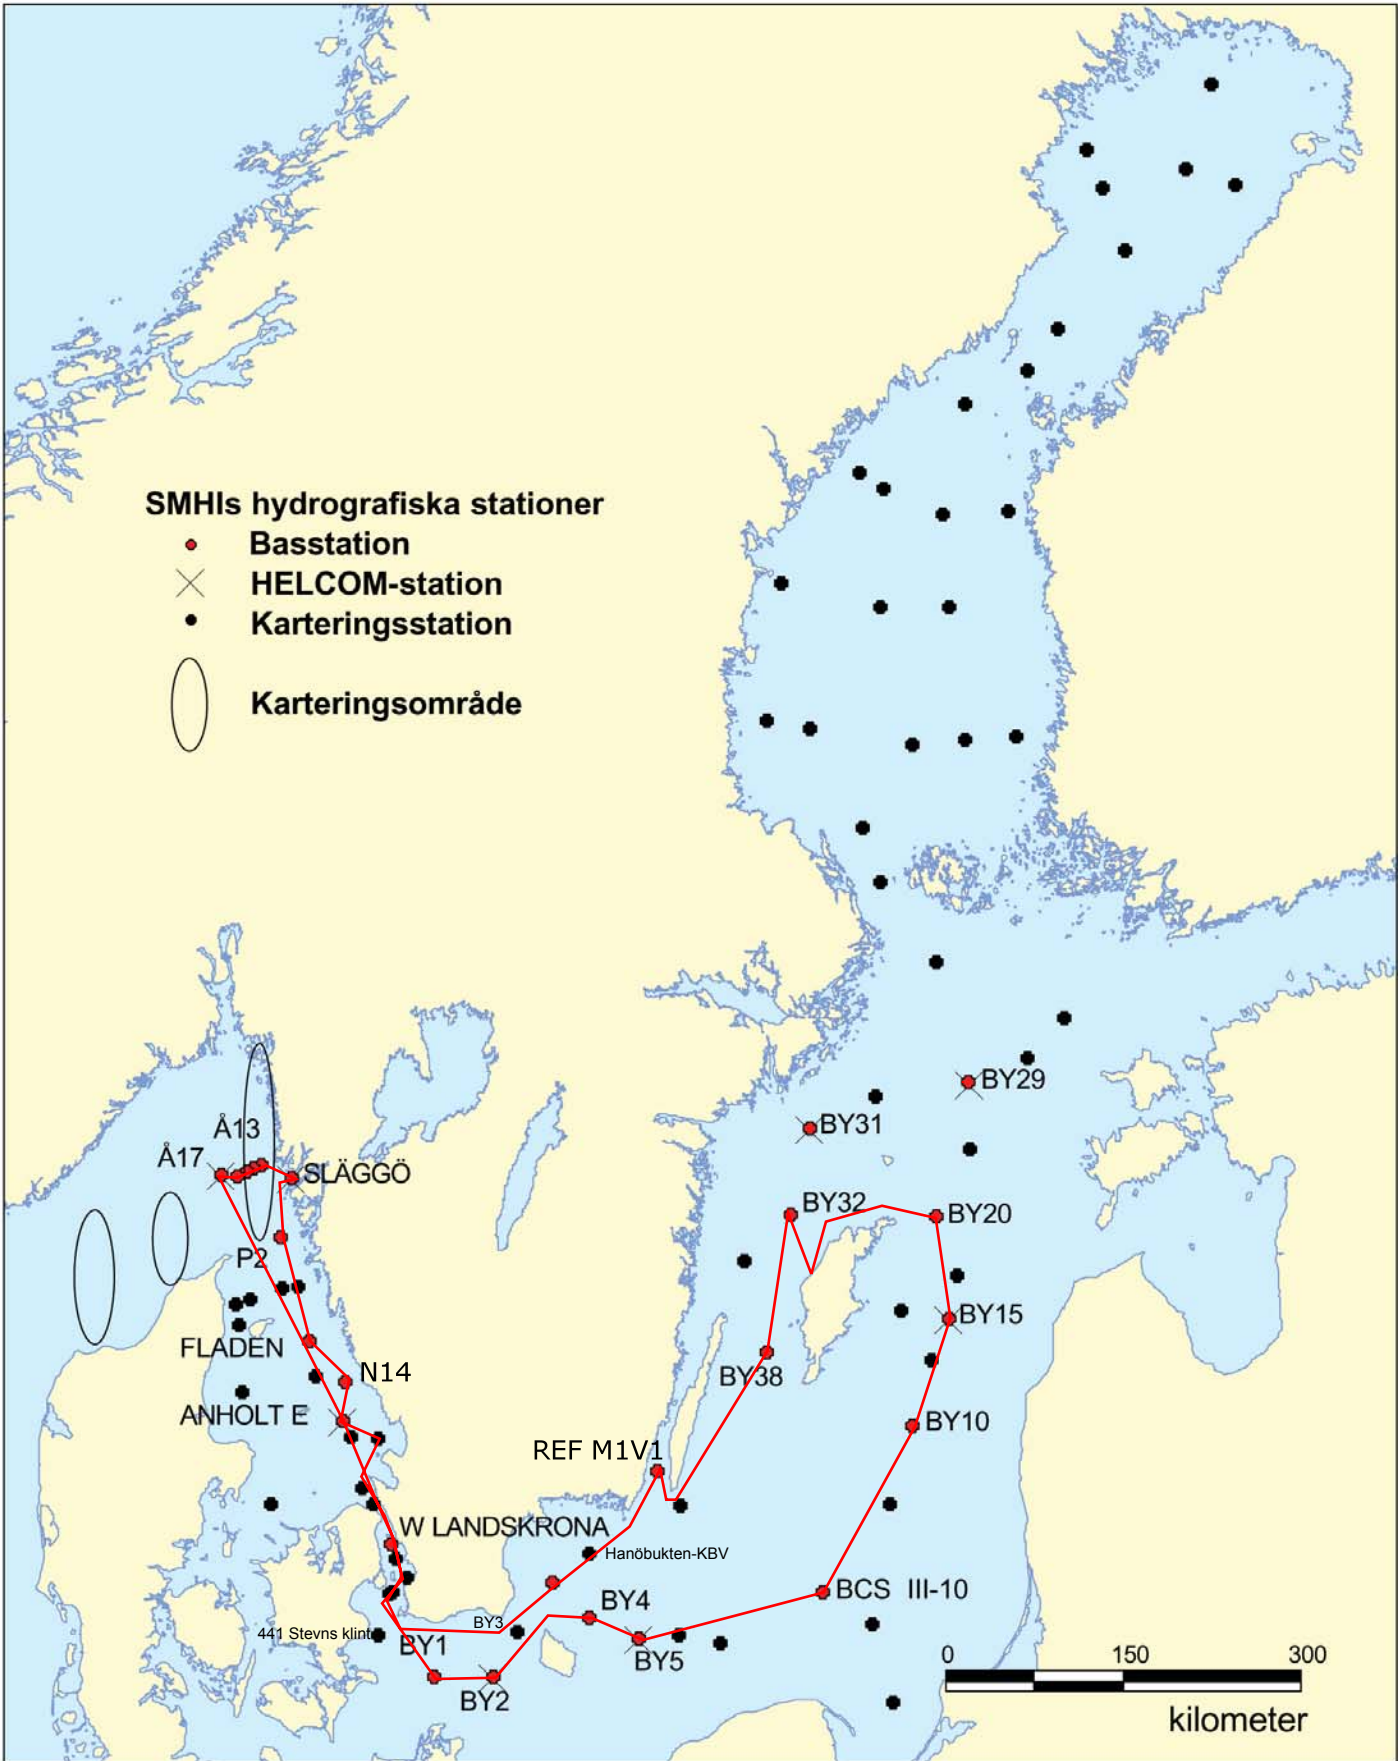

TRACKCHART
Country: Sweden
Ship: KBV 002 TRITON
Date: 20130404-20130410
Series: 0022-0047

Bottom water oxygen concentration (ml/l)

Country: Sweden
Ship : KBV 002 Triton
Date : 20130404-20130409
Series : 0022-0047