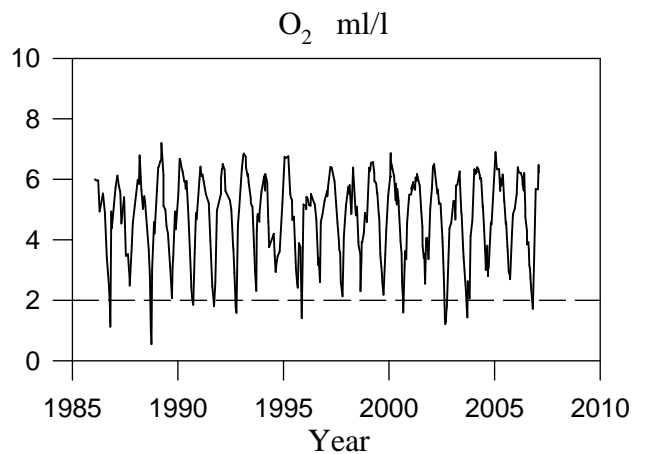

OXYGEN IN BOTTOM WATER