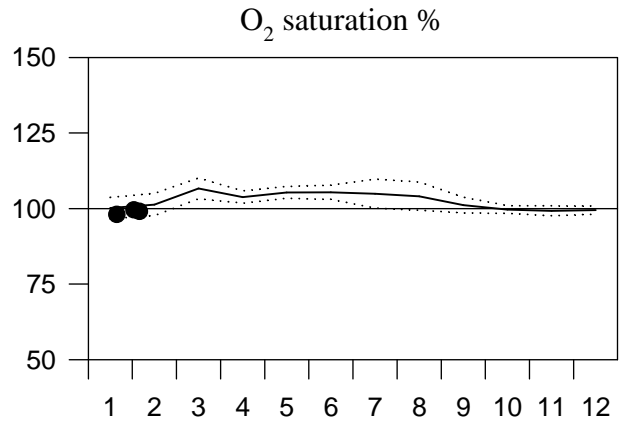

STATION ANHOLT E SURFACE WATER

Annual Cycles

— Mean 1995-2004   ..... St.Dev.   ● 2007