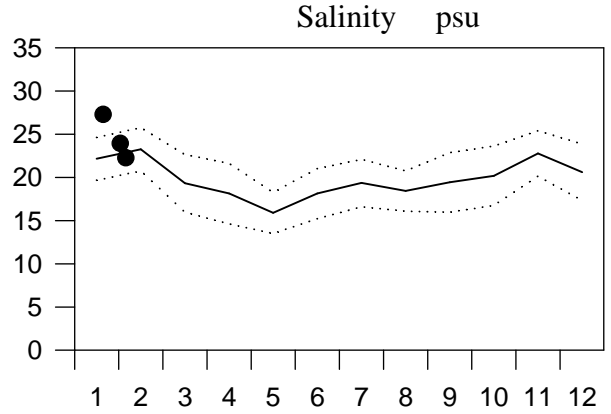

STATION ANHOLT E SURFACE WATER

Annual Cycles

— Mean 1995-2004   ..... St.Dev.   ● 2007