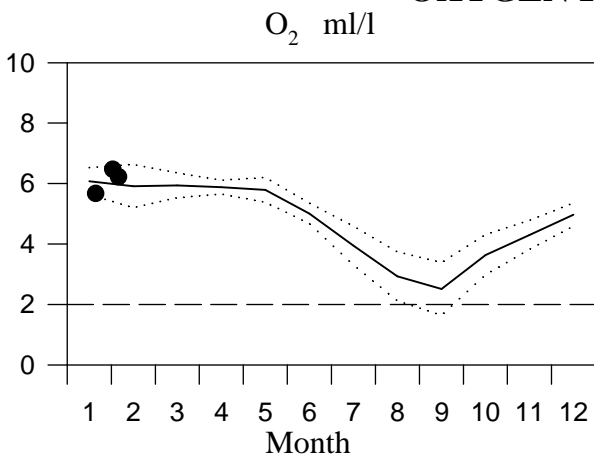

OXYGEN IN BOTTOM WATER