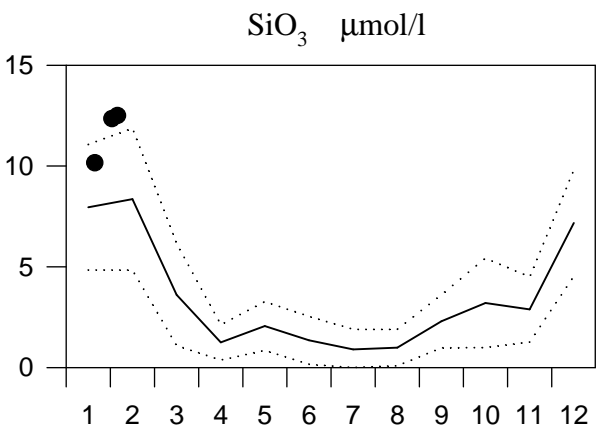

STATION ANHOLT E SURFACE WATER

Annual Cycles

— Mean 1995-2004   ..... St.Dev.   ● 2007