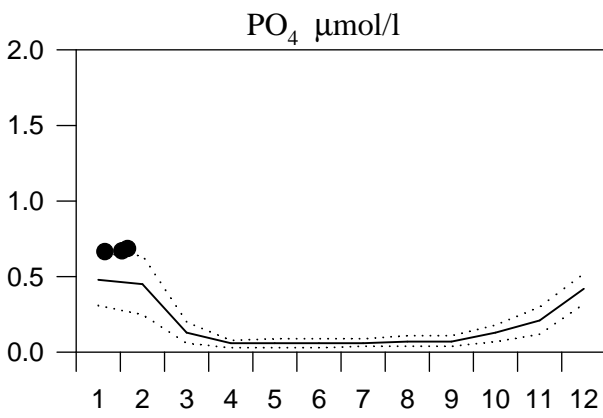

STATION ANHOLT E SURFACE WATER

Annual Cycles

— Mean 1995-2004   ..... St.Dev.   ● 2007