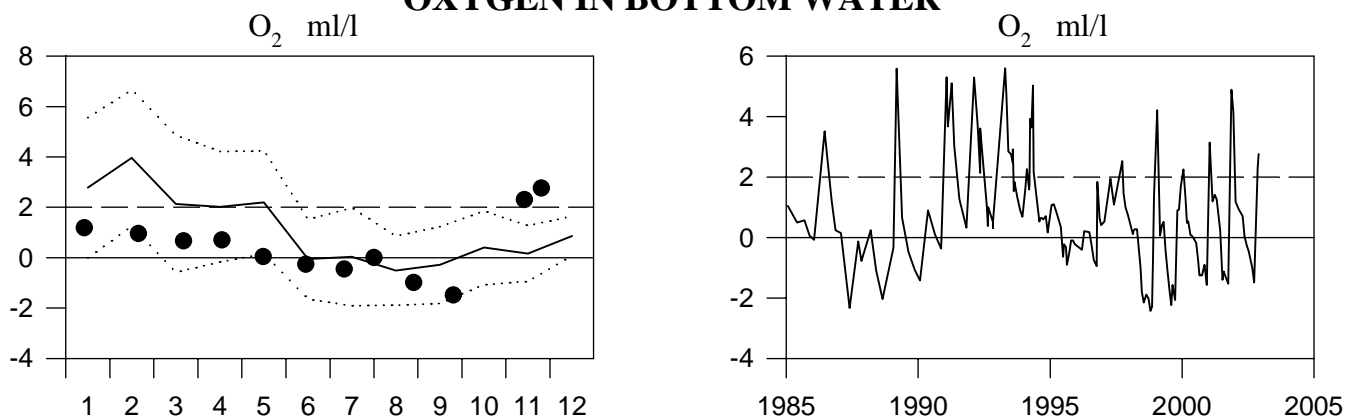

OXYGEN IN BOTTOM WATER