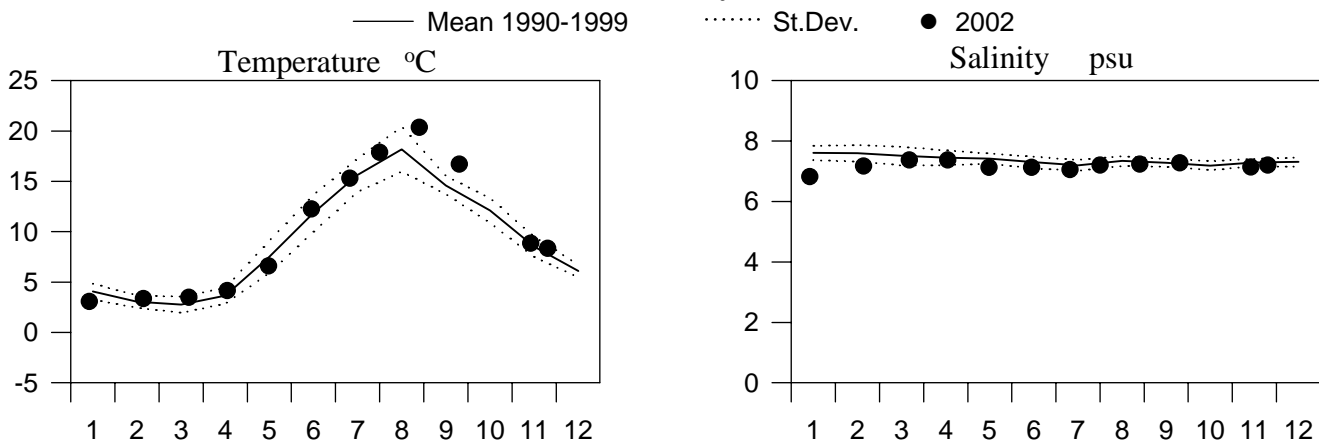

STATION BY4 20021125

SURFACE WATER

Annual Cycles