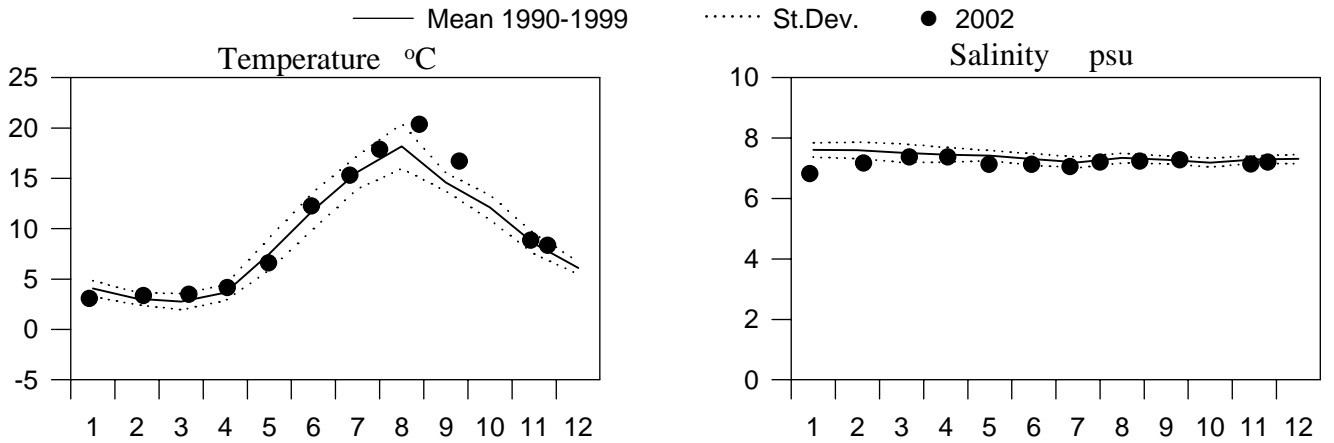

TRACK CHART

Country: Sweden
Ship : Argos
Date : 20021117-20021129
Series : 0558-0606

STATION BY4 20021125

SURFACE WATER

Annual Cycles

OXYGEN IN BOTTOM WATER

VERTICAL PROFILES