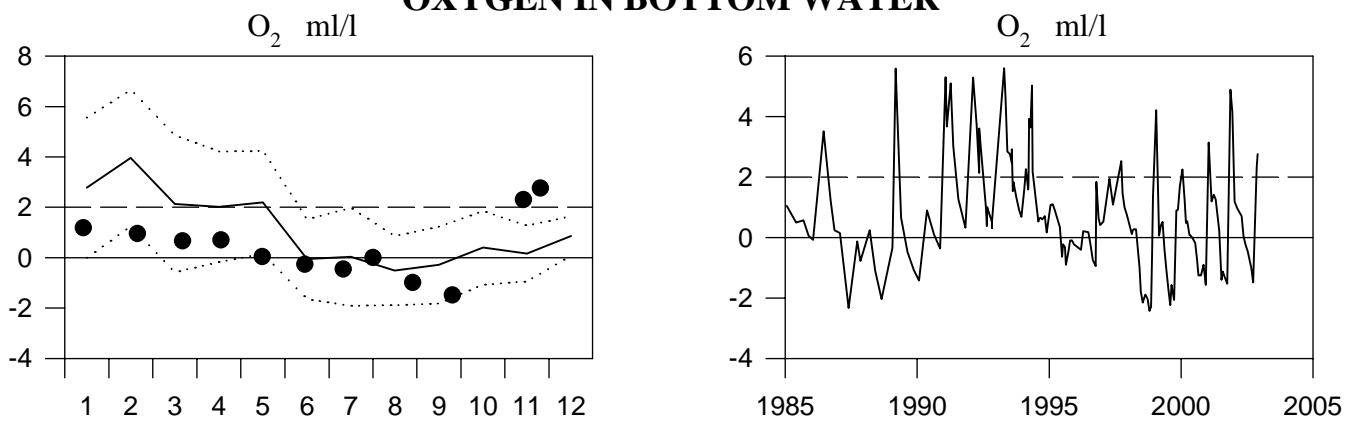

TRACK CHART

Country: Sweden
Ship : Argos
Date : 20021117-20021129
Series : 0558-0606

STATION BY4 20021125

SURFACE WATER

Annual Cycles

OXYGEN IN BOTTOM WATER

VERTICAL PROFILES