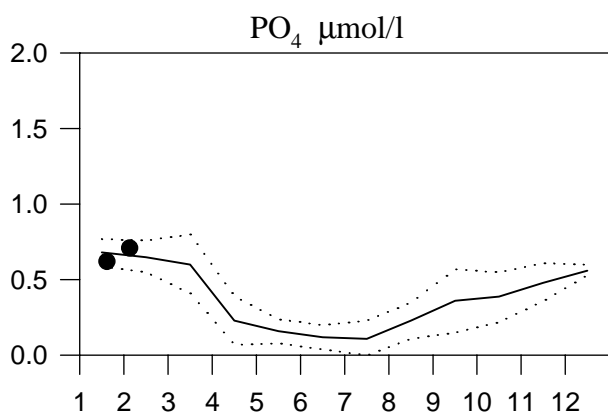

STATION W LANDSKRONA SURFACE WATER (0-15 m)

Annual Cycles

— Mean 1986-1995   ····· St.Dev.   ● 1999