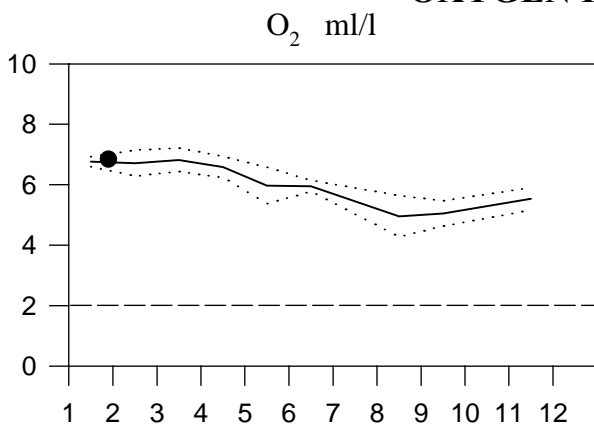

OXYGEN IN BOTTOM WATER