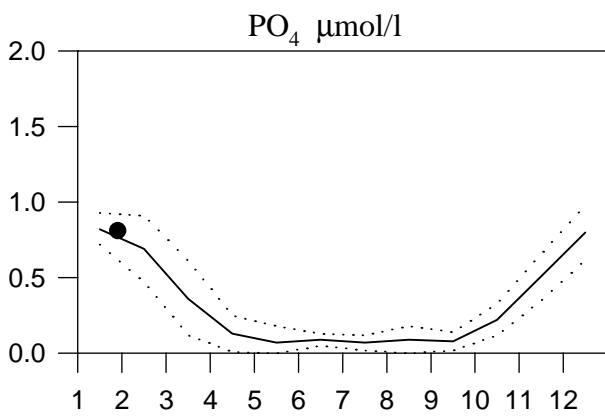

STATION P2 SURFACE WATER (0-15 m)

Annual Cycles

— Mean 1986-1995   ····· St.Dev.   ● 1999