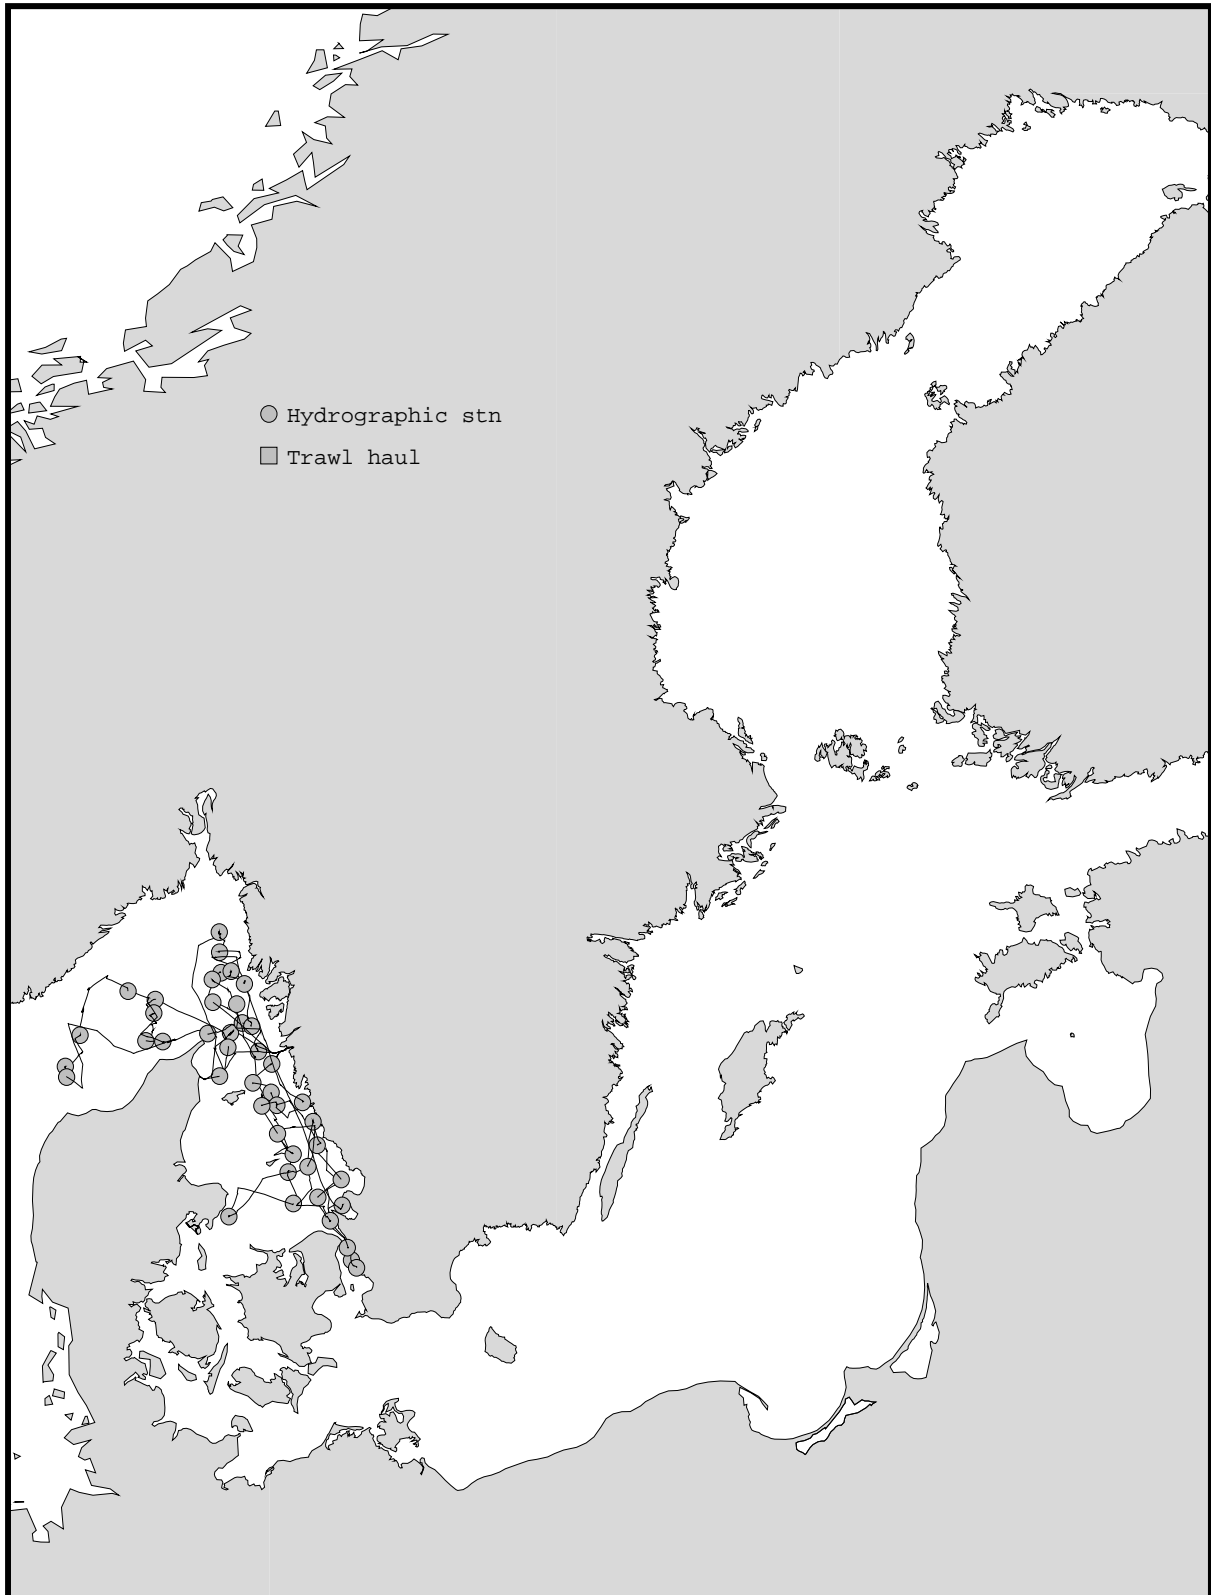

# TRACK CHART

Country: Sweden  
Ship : Argos  
Date : 19990125-19990211  
Series : 0035-0153