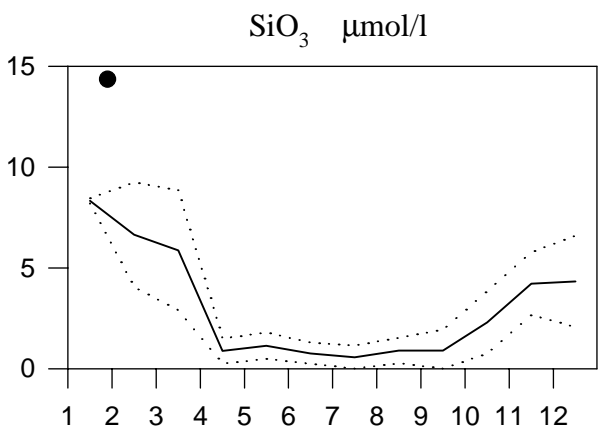

STATION P2 SURFACE WATER (0-15 m)

Annual Cycles

— Mean 1986-1995   ····· St.Dev.   ● 1999