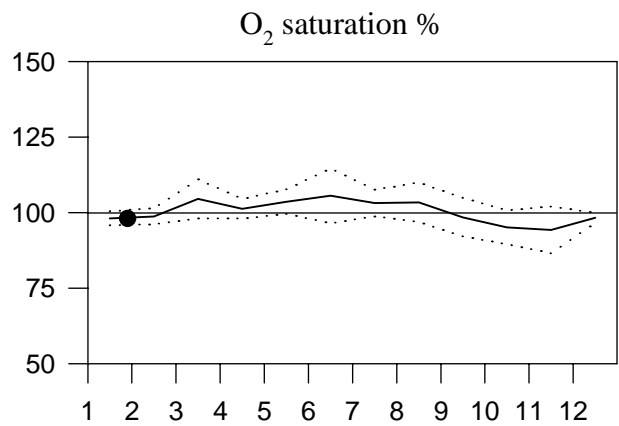

STATION P2 SURFACE WATER (0-15 m)

Annual Cycles

— Mean 1986-1995   ····· St.Dev.   ● 1999