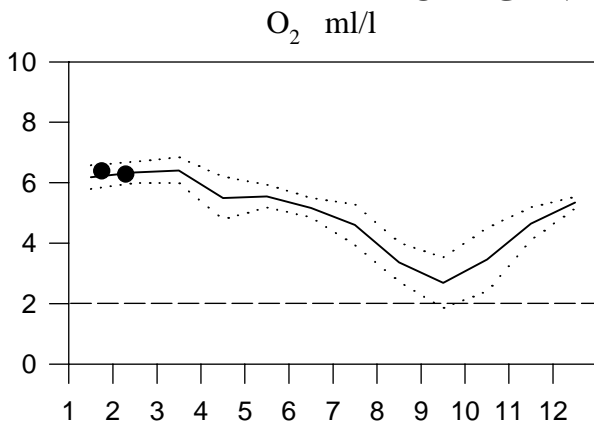

OXYGEN IN BOTTOM WATER