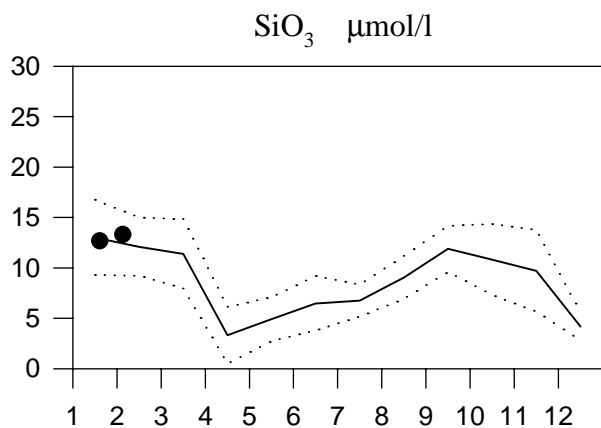

STATION W LANDSKRONA SURFACE WATER (0-15 m)

Annual Cycles

— Mean 1986-1995   ····· St.Dev.   ● 1999