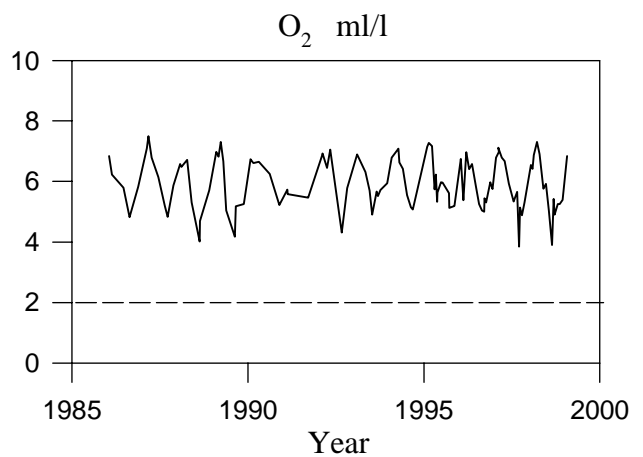

OXYGEN IN BOTTOM WATER