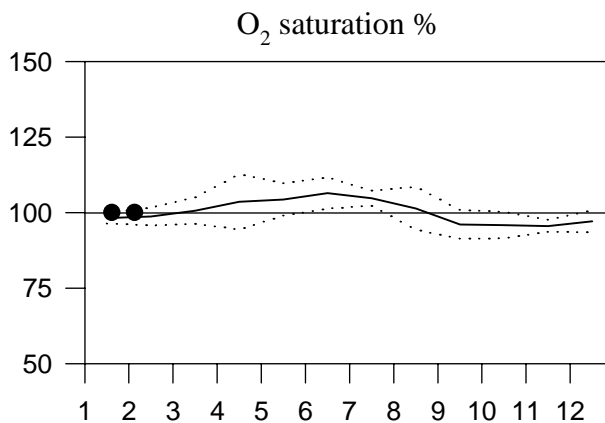

STATION W LANDSKRONA SURFACE WATER (0-15 m)

Annual Cycles

— Mean 1986-1995   ····· St.Dev.   ● 1999