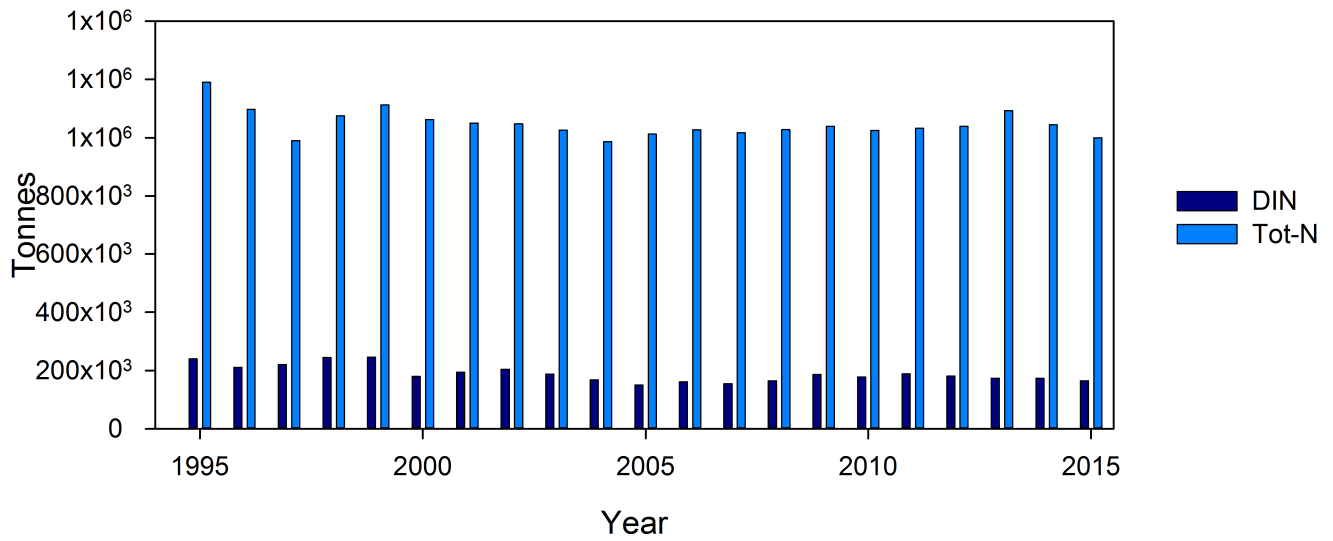

Total amounts of nutrients in the Baltic Proper

Total amounts of nutrients in the Western Gotland Basin

Total amounts of nutrients in the southeast Baltic Proper

Total amounts of nutrients in the Eastern Gotland Basin

Total amounts of nutrients in the Arkona Basin