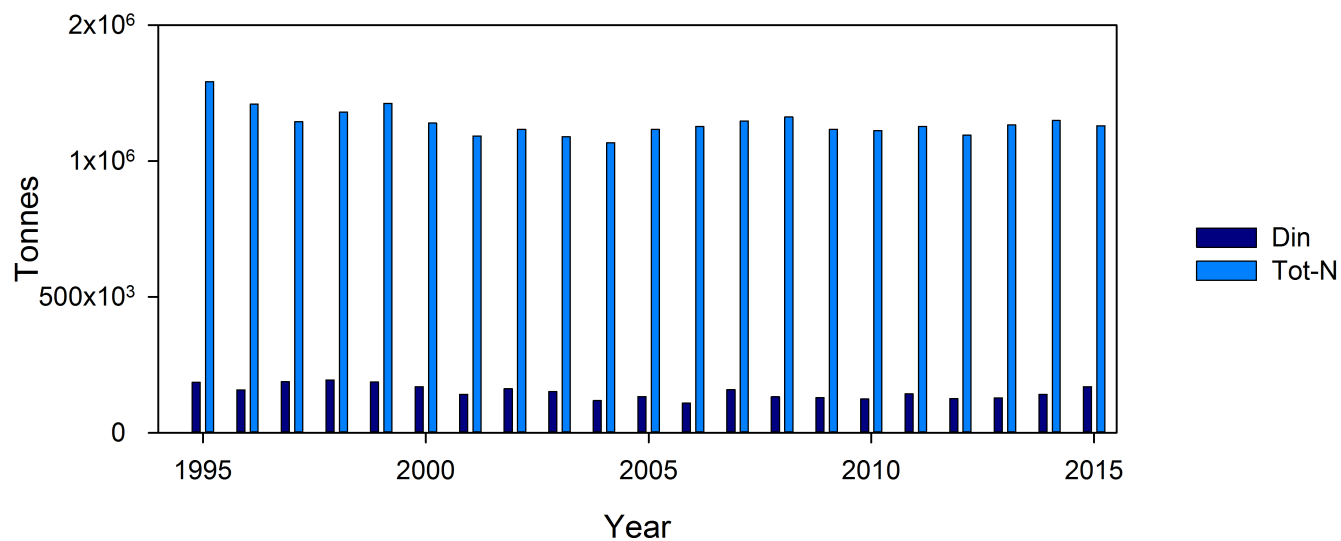

Total amounts of nutrients in the Baltic Proper

Total amounts of nutrients in the Western Gotland Basin

Total amounts of nutrients in the southeast Baltic Proper

Total amounts of nutrients in the Eastern Gotland Basin

Total amounts of nutrients in the Arkona Basin