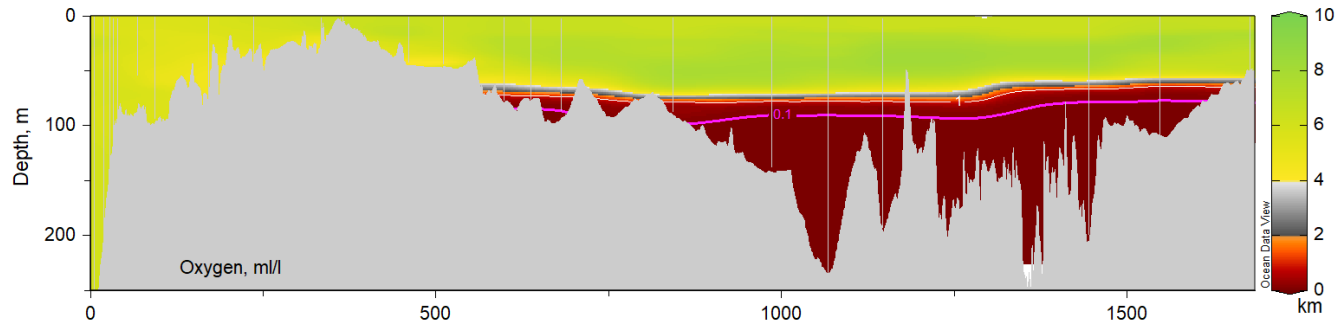

SMHI CTD transects
July 2022 R/V Svea
2022-07-12 to 2022-07-18