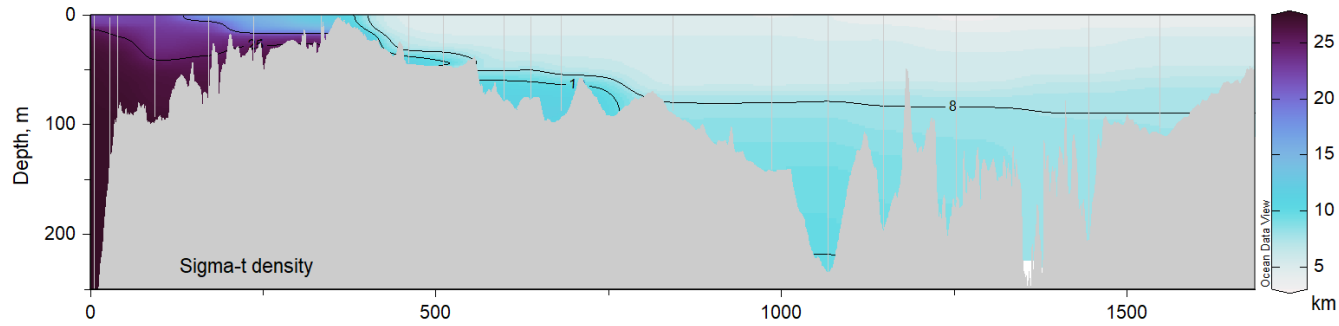

Appendix IV

Transects from the Skagerrak to the Western Gotland Basin

Included parameters are salinity, temperature, density and dissolved oxygen from sensors on the CTD. Only data from SMHI cruises during 2022 are included, data from the other institutes will be included when a national data host for CTD data is in place and CTD from all institutes are available on a standard format.

SMHI CTD transects
March 2022 R/V Svea
2022-03-17 to 2022-03-22

SMHI CTD transects
April 2022 R/V Svea
2022-04-20 to 2022-04-26

SMHI CTD transects

May 2022 R/V Svea

2022-05-19 to 2022-05-25

SMHI CTD transects
June 2022 R/V Svea
2022-06-13 to 2022-06-18