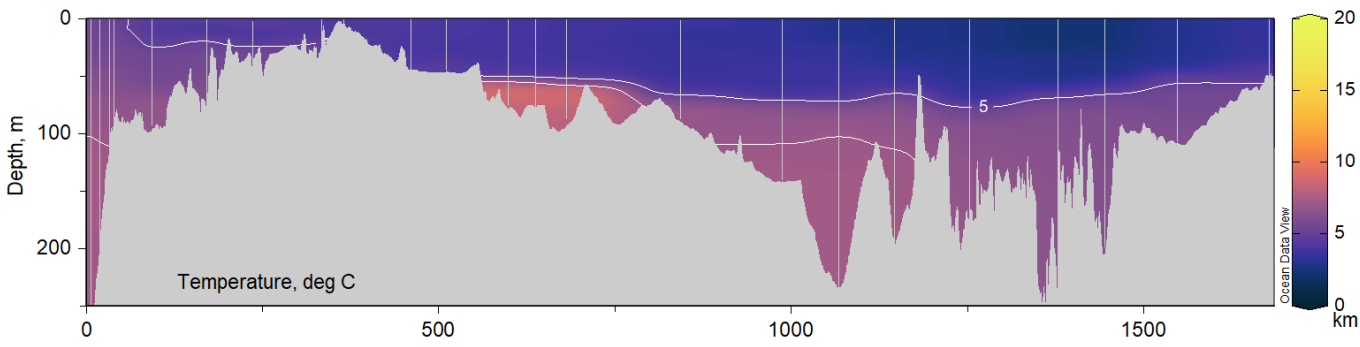

SMHI CTD transects
March 2022 R/V Svea
2022-03-17 to 2022-03-22