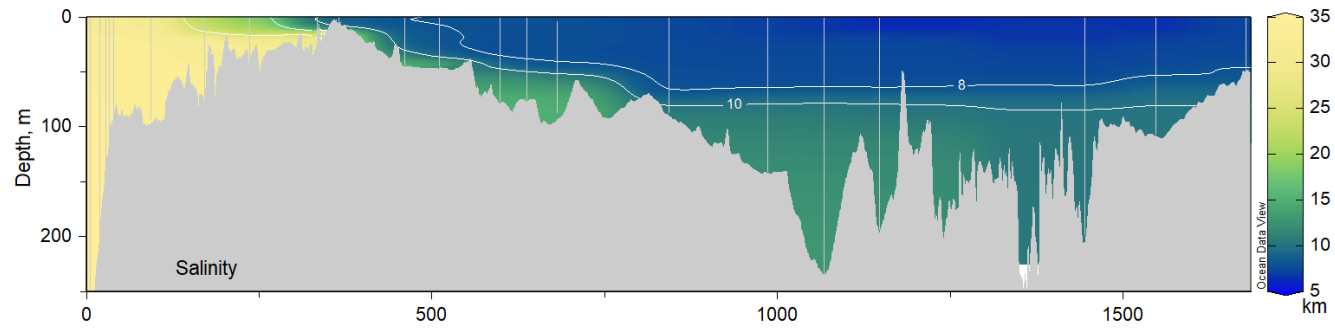

SMHI CTD transects
August 2022 R/V Svea
2022-08-12 to 2022-08-18