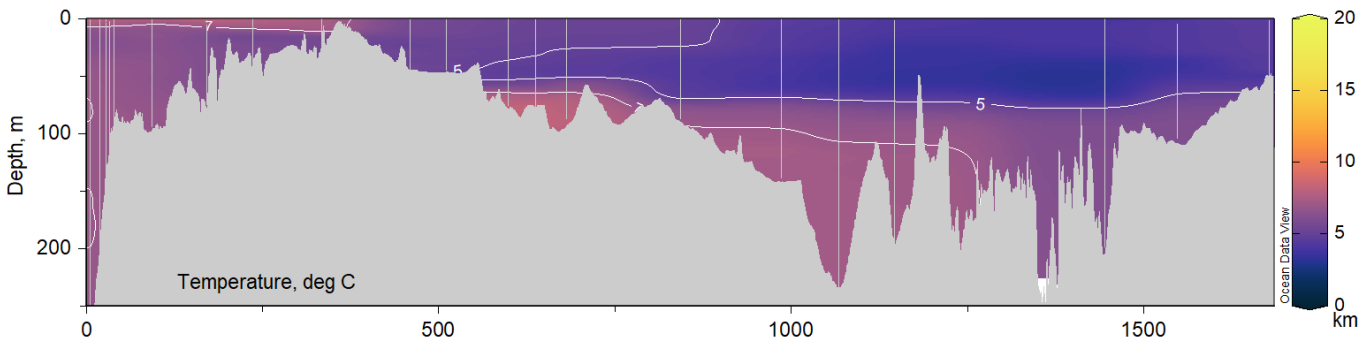

SMHI CTD transects
April 2022 R/V Svea
2022-04-20 to 2022-04-26