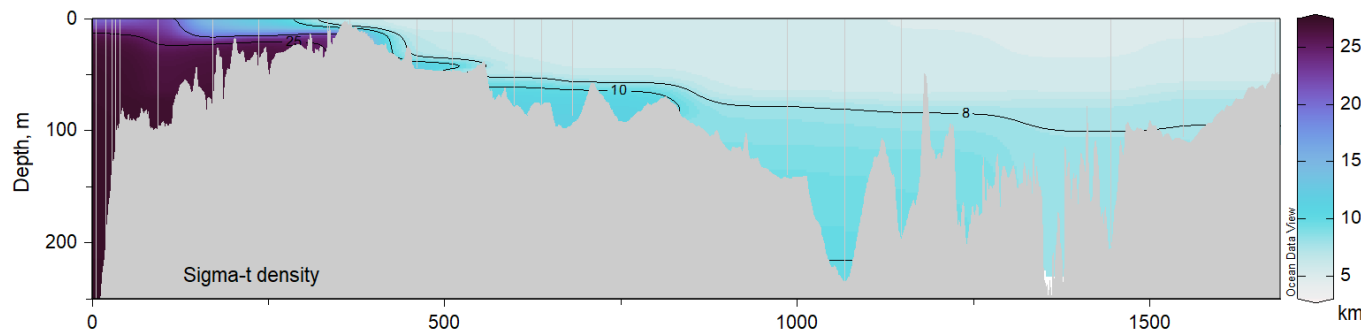

Appendix IV

Transects from the Skagerrak to the Western Gotland Basin

Included parameters are salinity, temperature, density and dissolved oxygen from sensors on the CTD. Only data from SMHI cruises during 2022 are included, data from the other institutes will be included when a national data host for CTD data is in place and CTD from all institutes are available on a standard format.

SMHI CTD transects
March 2022 R/V Svea
2022-03-17 to 2022-03-22

SMHI CTD transects
April 2022 R/V Svea
2022-04-20 to 2022-04-26

SMHI CTD transects

May 2022 R/V Svea

2022-05-19 to 2022-05-25

SMHI CTD transects
June 2022 R/V Svea
2022-06-13 to 2022-06-18