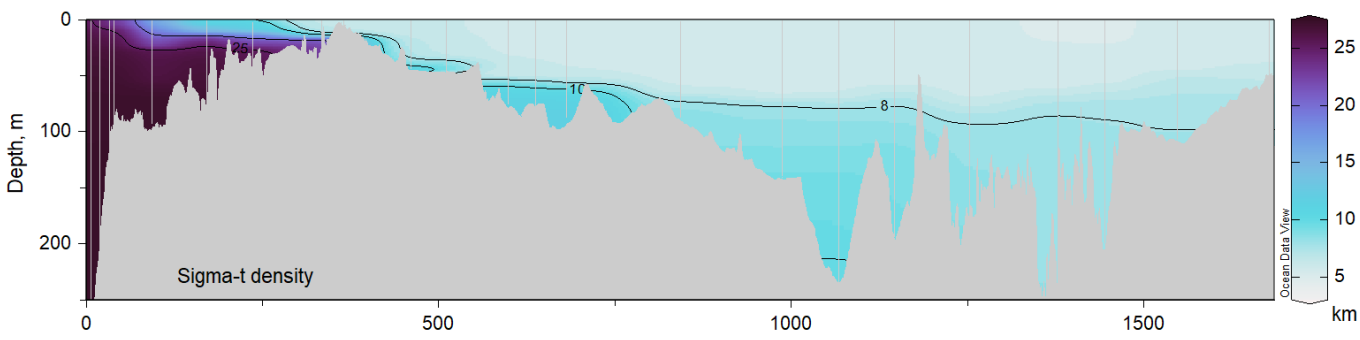

SMHI CTD transects
March 2022 R/V Svea
2022-03-17 to 2022-03-22