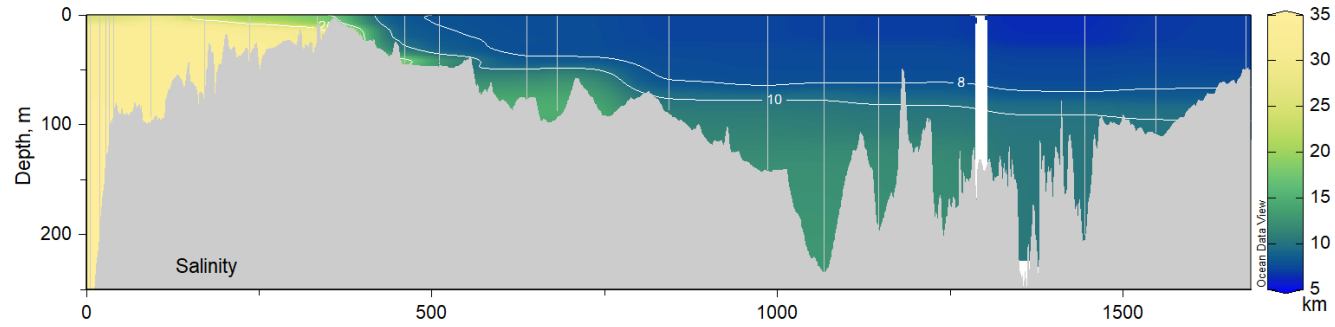

Appendix IV

Transects from the Skagerrak to the Western Gotland Basin

Included parameters are salinity, temperature, density and dissolved oxygen from sensors on the CTD. Only data from SMHI cruises during 2022 are included, data from the other institutes will be included when a national data host for CTD data is in place and CTD from all institutes are available on a standard format.

SMHI CTD transects
March 2022 R/V Svea
2022-03-17 to 2022-03-22

SMHI CTD transects
April 2022 R/V Svea
2022-04-20 to 2022-04-26

SMHI CTD transects

May 2022 R/V Svea

2022-05-19 to 2022-05-25

SMHI CTD transects
June 2022 R/V Svea
2022-06-13 to 2022-06-18

SMHI CTD transects
July 2022 R/V Svea
2022-07-12 to 2022-07-18

SMHI CTD transects
August 2022 R/V Svea
2022-08-12 to 2022-08-18

SMHI CTD transects
September 2022 R/V Svea
2022-09-16 to 2022-09-22

SMHI CTD transects
October 2022 R/V Svea
2022-10-19 to 2022-10-24