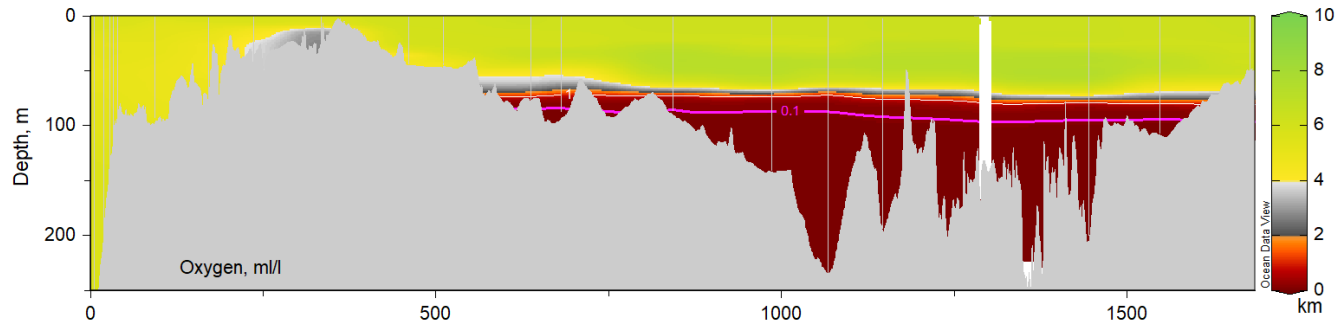

SMHI CTD transects
September 2022 R/V Svea
2022-09-16 to 2022-09-22