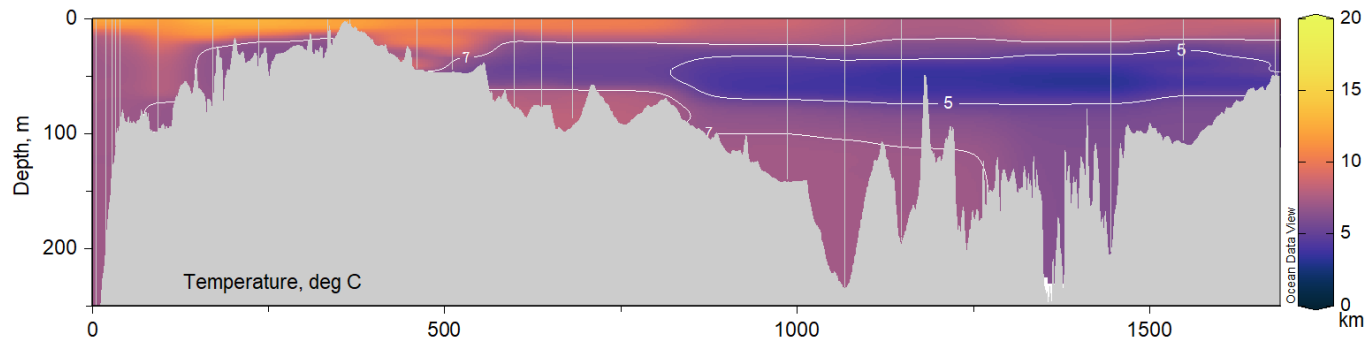

Appendix IV

Transects from the Skagerrak to the Western Gotland Basin

Included parameters are salinity, temperature, density and dissolved oxygen from sensors on the CTD. Only data from SMHI cruises during 2022 are included, data from the other institutes will be included when a national data host for CTD data is in place and CTD from all institutes are available on a standard format.

SMHI CTD transects
March 2022 R/V Svea
2022-03-17 to 2022-03-22

SMHI CTD transects
April 2022 R/V Svea
2022-04-20 to 2022-04-26

SMHI CTD transects

May 2022 R/V Svea

2022-05-19 to 2022-05-25

SMHI CTD transects
June 2022 R/V Svea
2022-06-13 to 2022-06-18