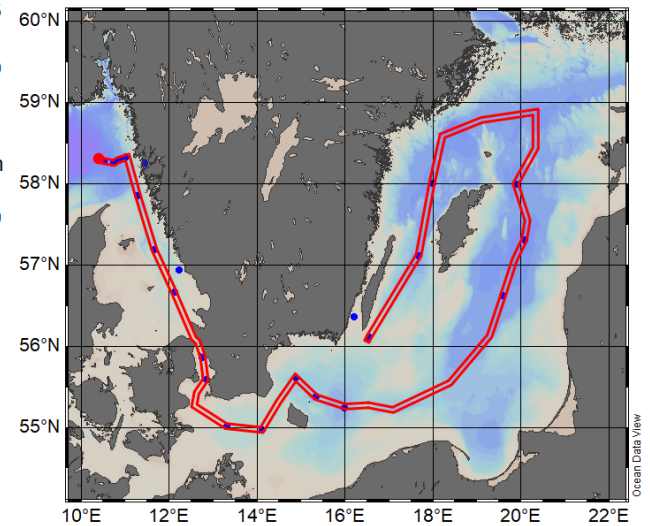

Appendix IV

Transects from the Skagerrak to the Western Gotland Basin

Included parameters are salinity, temperature, density and dissolved oxygen from sensors on the CTD. Only data from SMHI cruises during 2022 are included, data from the other institutes will be included when a national data host for CTD data is in place and CTD from all institutes are available on a standard format.

SMHI CTD transects
March 2022 R/V Svea
2022-03-17 to 2022-03-22

SMHI CTD transects
April 2022 R/V Svea
2022-04-20 to 2022-04-26

SMHI CTD transects

May 2022 R/V Svea

2022-05-19 to 2022-05-25

SMHI CTD transects
June 2022 R/V Svea
2022-06-13 to 2022-06-18

SMHI CTD transects
July 2022 R/V Svea
2022-07-12 to 2022-07-18

SMHI CTD transects
August 2022 R/V Svea
2022-08-12 to 2022-08-18

SMHI CTD transects
September 2022 R/V Svea
2022-09-16 to 2022-09-22

SMHI CTD transects
October 2022 R/V Svea
2022-10-19 to 2022-10-24