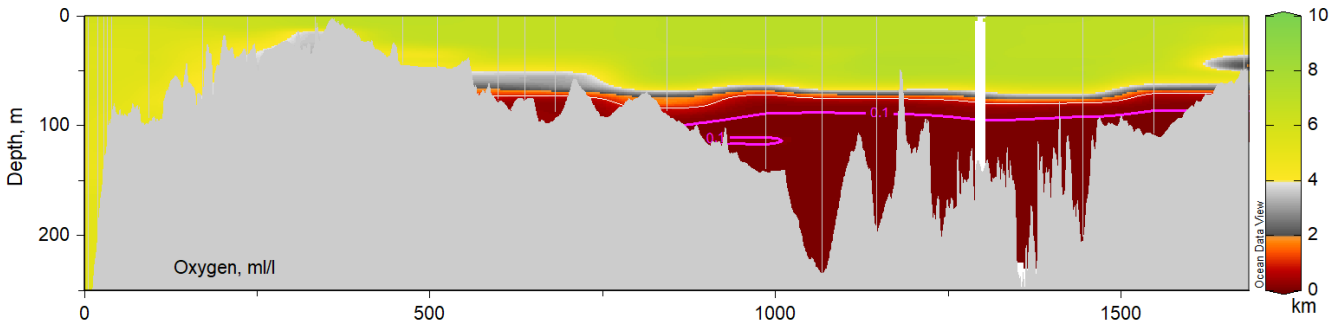

Appendix IV

Transects from the Skagerrak to the Western Gotland Basin

Included parameters are salinity, temperature, density and dissolved oxygen from sensors on the CTD. Only data from SMHI cruises during 2022 are included, data from the other institutes will be included when a national data host for CTD data is in place and CTD from all institutes are available on a standard format.

SMHI CTD transects
July 2022 R/V Svea
2022-07-12 to 2022-07-18

SMHI CTD transects
August 2022 R/V Svea
2022-08-12 to 2022-08-18

SMHI CTD transects
September 2022 R/V Svea
2022-09-16 to 2022-09-22

SMHI CTD transects
October 2022 R/V Svea
2022-10-19 to 2022-10-24