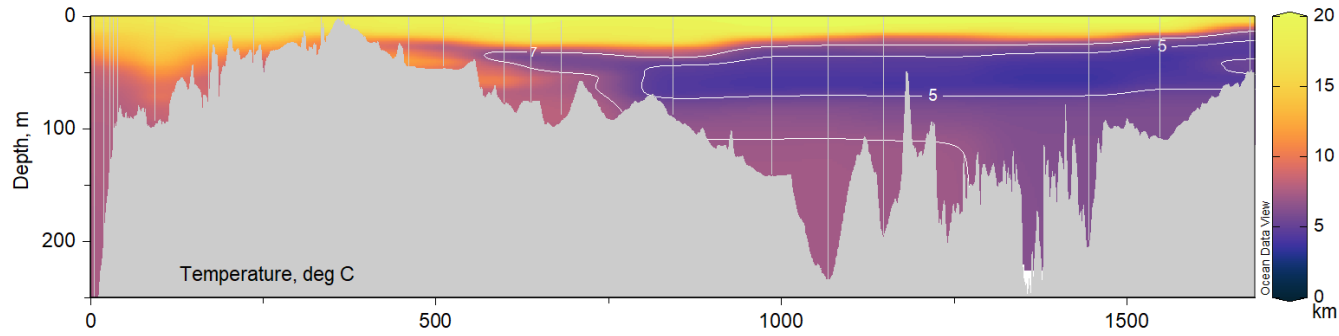

SMHI CTD transects
August 2022 R/V Svea
2022-08-12 to 2022-08-18