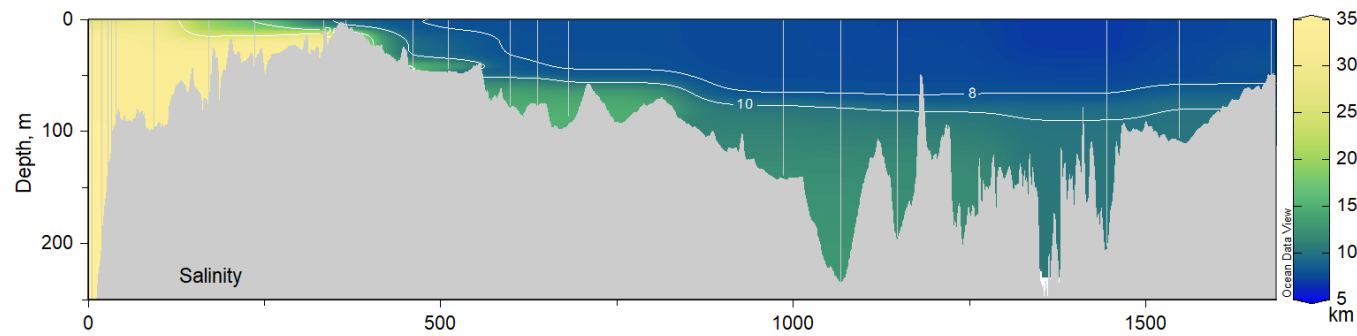

Appendix IV

Transects from the Skagerrak to the Western Gotland Basin

Included parameters are salinity, temperature, density and dissolved oxygen from sensors on the CTD. Only data from SMHI cruises during 2022 are included, data from the other institutes will be included when a national data host for CTD data is in place and CTD from all institutes are available on a standard format.

SMHI CTD transects
March 2022 R/V Svea
2022-03-17 to 2022-03-22

SMHI CTD transects
April 2022 R/V Svea
2022-04-20 to 2022-04-26

SMHI CTD transects

May 2022 R/V Svea

2022-05-19 to 2022-05-25

SMHI CTD transects
June 2022 R/V Svea
2022-06-13 to 2022-06-18