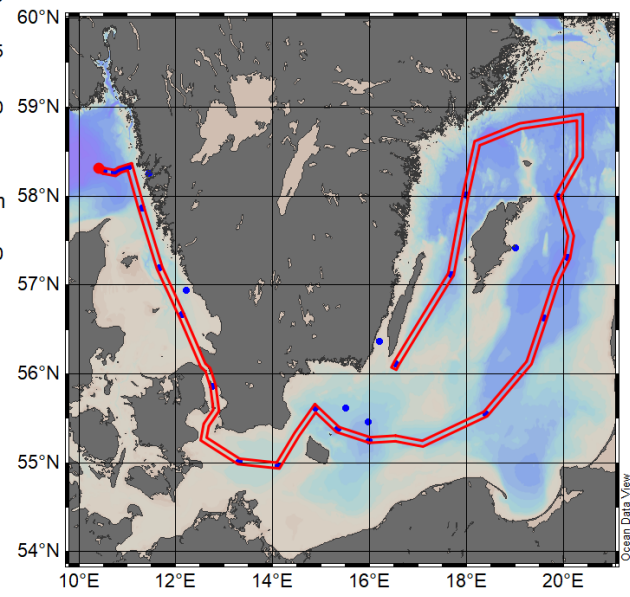

Appendix IV

Transects from the Skagerrak to the Western Gotland Basin

Included parameters are salinity, temperature, density and dissolved oxygen from sensors on the CTD. Only data from SMHI cruises during 2022 are included, data from the other institutes will be included when a national data host for CTD data is in place and CTD from all institutes are available on a standard format.

SMHI CTD transects
July 2022 R/V Svea
2022-07-12 to 2022-07-18

SMHI CTD transects
August 2022 R/V Svea
2022-08-12 to 2022-08-18

SMHI CTD transects
September 2022 R/V Svea
2022-09-16 to 2022-09-22

SMHI CTD transects
October 2022 R/V Svea
2022-10-19 to 2022-10-24

SMHI CTD transects
November 2022 R/V Svea
2022-11-08 to 2022-11-14

SMHI CTD transects
December 2022 R/V Svea
2022-12-05 to 2022-12-16