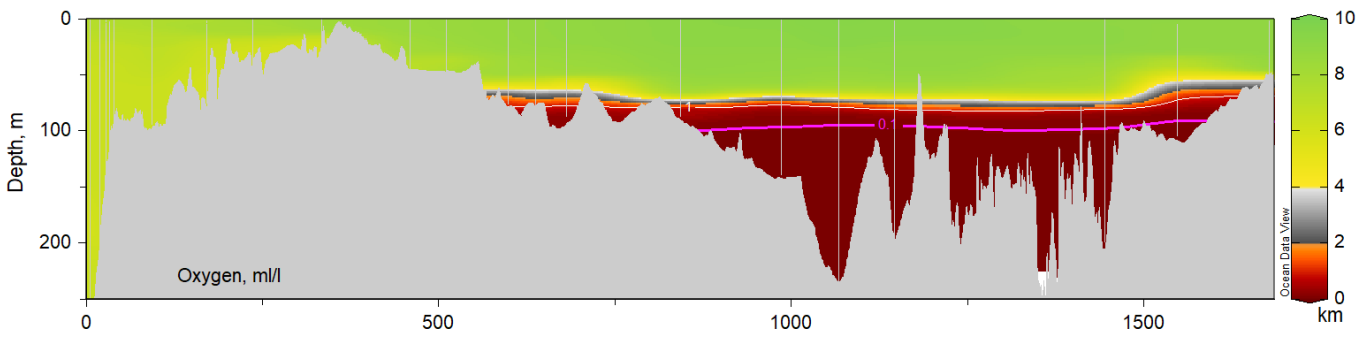

SMHI CTD transects
April 2022 R/V Svea
2022-04-20 to 2022-04-26