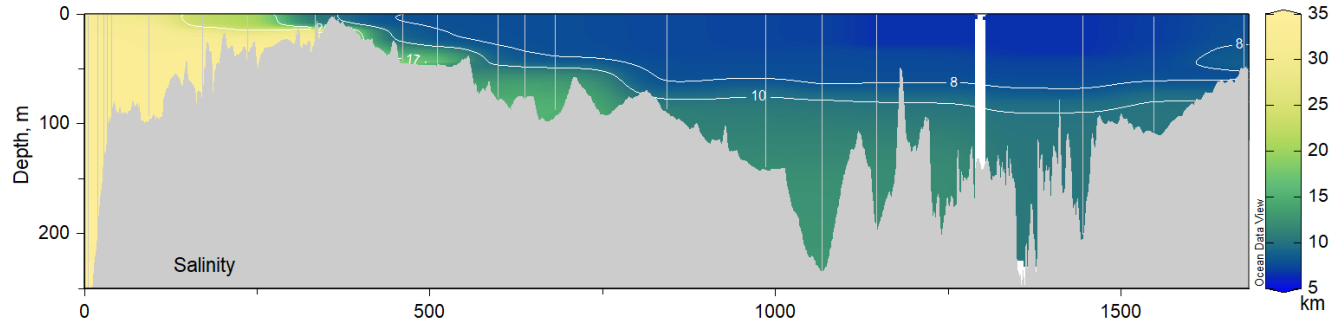

Appendix IV

Transects from the Skagerrak to the Western Gotland Basin

Included parameters are salinity, temperature, density and dissolved oxygen from sensors on the CTD. Only data from SMHI cruises during 2022 are included, data from the other institutes will be included when a national data host for CTD data is in place and CTD from all institutes are available on a standard format.

SMHI CTD transects
July 2022 R/V Svea
2022-07-12 to 2022-07-18

SMHI CTD transects
August 2022 R/V Svea
2022-08-12 to 2022-08-18

SMHI CTD transects
September 2022 R/V Svea
2022-09-16 to 2022-09-22

SMHI CTD transects
October 2022 R/V Svea
2022-10-19 to 2022-10-24