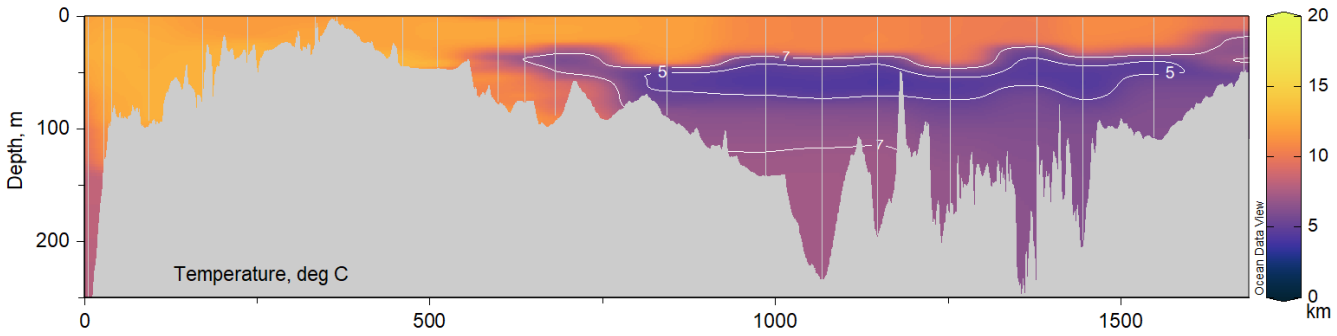

SMHI CTD transects
November 2022 R/V Svea
2022-11-08 to 2022-11-14