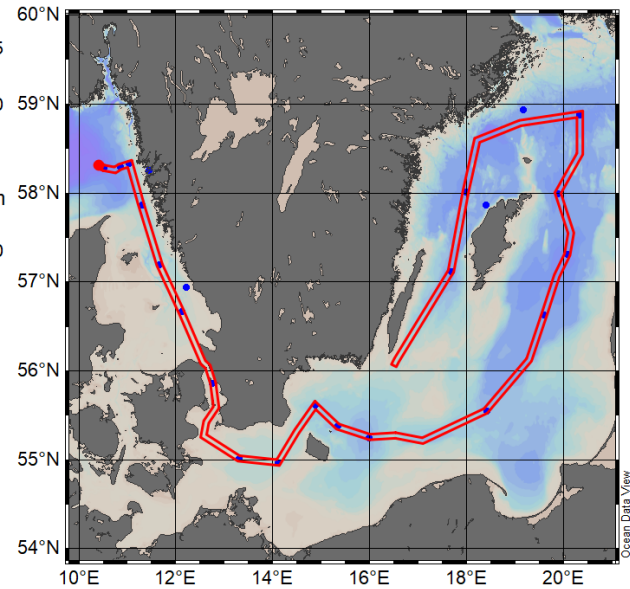

Appendix IV

Transects from the Skagerrak to the Western Gotland Basin

Included parameters are salinity, temperature, density and dissolved oxygen from sensors on the CTD. Only data from SMHI cruises during 2022 are included, data from the other institutes will be included when a national data host for CTD data is in place and CTD from all institutes are available on a standard format.

Transects are made with ODV (Schlitzer, R., Ocean Data View, <https://odv.awi.de>)

SMHI CTD transects
January 2022 R/V Svea
2022-01-10 to 2022-01-16

SMHI CTD transects
February 2022 R/V Svea
2022-02-08 to 2022-02-15

SMHI CTD transects
March 2022 R/V Svea
2022-03-17 to 2022-03-22

SMHI CTD transects
April 2022 R/V Svea
2022-04-20 to 2022-04-26

SMHI CTD transects

May 2022 R/V Svea

2022-05-19 to 2022-05-25

SMHI CTD transects
June 2022 R/V Svea
2022-06-13 to 2022-06-18

SMHI CTD transects
July 2022 R/V Svea
2022-07-12 to 2022-07-18

SMHI CTD transects
August 2022 R/V Svea
2022-08-12 to 2022-08-18

SMHI CTD transects
September 2022 R/V Svea
2022-09-16 to 2022-09-22

SMHI CTD transects
October 2022 R/V Svea
2022-10-19 to 2022-10-24