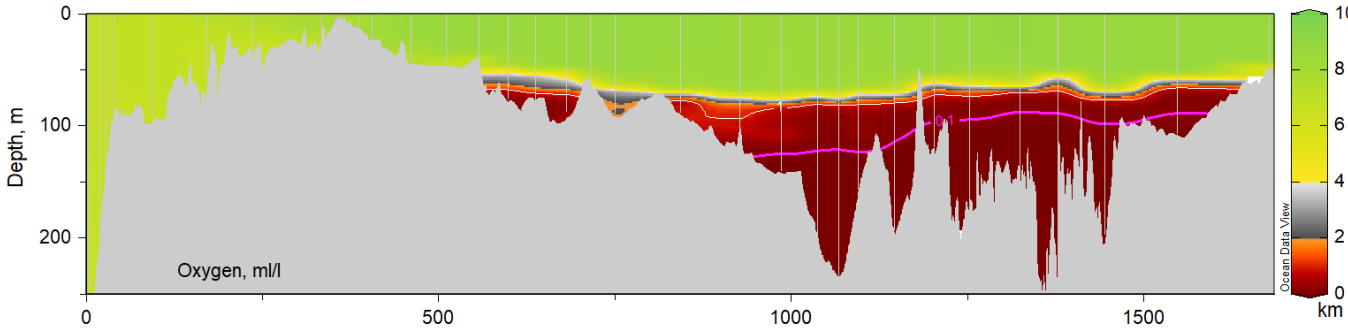

Appendix IV

Transects from the Skagerrak to the Western Gotland Basin

Included parameters are salinity, temperature, density and dissolved oxygen from sensors on the CTD. Only data from SMHI cruises during 2022 are included, data from the other institutes will be included when a national data host for CTD data is in place and CTD from all institutes are available on a standard format.

Transects are made with ODV (Schlitzer, R., Ocean Data View, <https://odv.awi.de>)

SMHI CTD transects
January 2022 R/V Svea
2022-01-10 to 2022-01-16

SMHI CTD transects
February 2022 R/V Svea
2022-02-08 to 2022-02-15