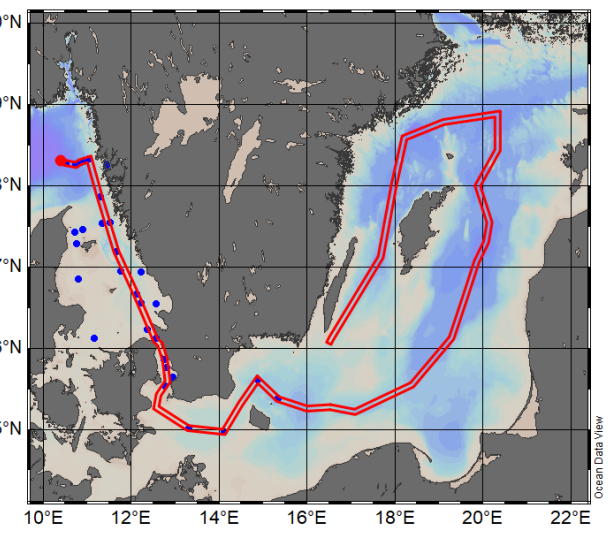

Appendix IV

Transects from the Skagerrak to the Western Gotland Basin

Included parameters are salinity, temperature, density and dissolved oxygen from sensors on the CTD. Only data from SMHI cruises during 2022 are included, data from the other institutes will be included when a national data host for CTD data is in place and CTD from all institutes are available on a standard format.

Transects are made with ODV (Schlitzer, R., Ocean Data View, <https://odv.awi.de>)

SMHI CTD transects
January 2022 R/V Svea
2022-01-10 to 2022-01-16

SMHI CTD transects
February 2022 R/V Svea
2022-02-08 to 2022-02-15

SMHI CTD transects
March 2022 R/V Svea
2022-03-17 to 2022-03-22

SMHI CTD transects
April 2022 R/V Svea
2022-04-20 to 2022-04-26

SMHI CTD transects

May 2022 R/V Svea

2022-05-19 to 2022-05-25

SMHI CTD transects
June 2022 R/V Svea
2022-06-13 to 2022-06-18

SMHI CTD transects
July 2022 R/V Svea
2022-07-12 to 2022-07-18

SMHI CTD transects
August 2022 R/V Svea
2022-08-12 to 2022-08-18

SMHI CTD transects
September 2022 R/V Svea
2022-09-16 to 2022-09-22

SMHI CTD transects
October 2022 R/V Svea
2022-10-19 to 2022-10-24