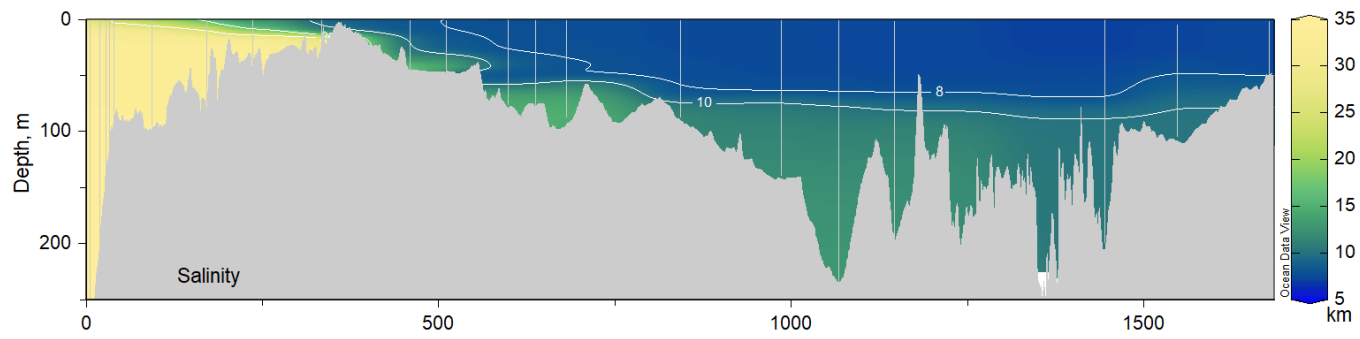

Appendix IV

Transects from the Skagerrak to the Western Gotland Basin

Included parameters are salinity, temperature, density and dissolved oxygen from sensors on the CTD. Only data from SMHI cruises during 2022 are included, data from the other institutes will be included when a national data host for CTD data is in place and CTD from all institutes are available on a standard format.

Transects are made with ODV (Schlitzer, R., Ocean Data View, <https://odv.awi.de>)

SMHI CTD transects
January 2022 R/V Svea
2022-01-10 to 2022-01-16

SMHI CTD transects
February 2022 R/V Svea
2022-02-08 to 2022-02-15

SMHI CTD transects
March 2022 R/V Svea
2022-03-17 to 2022-03-22

SMHI CTD transects
April 2022 R/V Svea
2022-04-20 to 2022-04-26

SMHI CTD transects

May 2022 R/V Svea

2022-05-19 to 2022-05-25

SMHI CTD transects
June 2022 R/V Svea
2022-06-13 to 2022-06-18