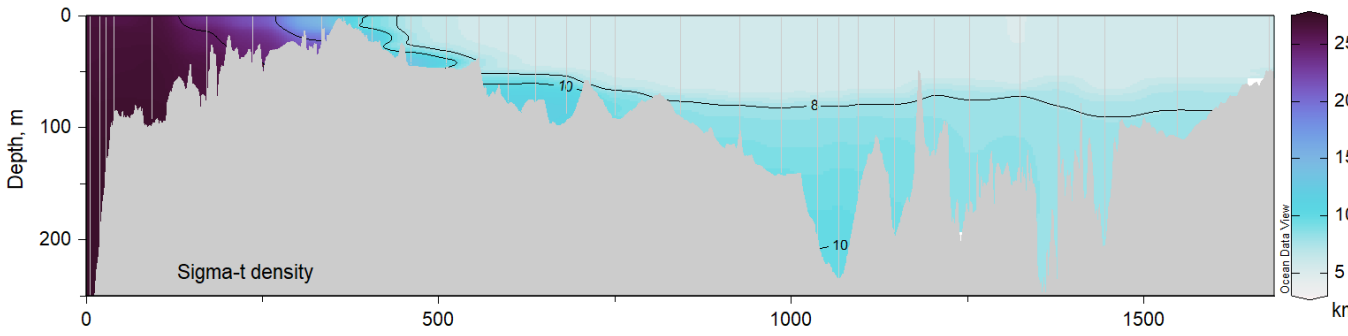

Appendix IV

Transects from the Skagerrak to the Western Gotland Basin

Included parameters are salinity, temperature, density and dissolved oxygen from sensors on the CTD. Only data from SMHI cruises during 2022 are included, data from the other institutes will be included when a national data host for CTD data is in place and CTD from all institutes are available on a standard format.

Transects are made with ODV (Schlitzer, R., Ocean Data View, <https://odv.awi.de>)

SMHI CTD transects
January 2022 R/V Svea
2022-01-10 to 2022-01-16

SMHI CTD transects
February 2022 R/V Svea
2022-02-08 to 2022-02-15