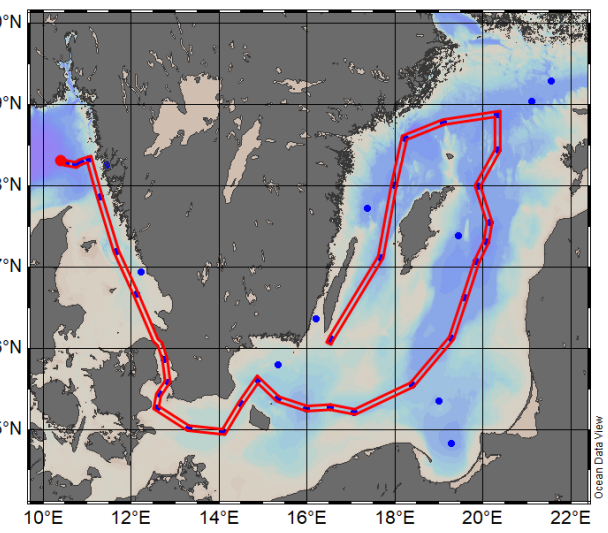

Appendix IV

Transects from the Skagerrak to the Western Gotland Basin

Included parameters are salinity, temperature, density and dissolved oxygen from sensors on the CTD. Only data from SMHI cruises during 2022 are included, data from the other institutes will be included when a national data host for CTD data is in place and CTD from all institutes are available on a standard format.

Transects are made with ODV (Schlitzer, R., Ocean Data View, <https://odv.awi.de>)

SMHI CTD transects
January 2022 R/V Svea
2022-01-10 to 2022-01-16

SMHI CTD transects
February 2022 R/V Svea
2022-02-08 to 2022-02-15

SMHI CTD transects
March 2022 R/V Svea
2022-03-17 to 2022-03-22

SMHI CTD transects
April 2022 R/V Svea
2022-04-20 to 2022-04-26

SMHI CTD transects

May 2022 R/V Svea

2022-05-19 to 2022-05-25

SMHI CTD transects
June 2022 R/V Svea
2022-06-13 to 2022-06-18

SMHI CTD transects
July 2022 R/V Svea
2022-07-12 to 2022-07-18

SMHI CTD transects
August 2022 R/V Svea
2022-08-12 to 2022-08-18

SMHI CTD transects
September 2022 R/V Svea
2022-09-16 to 2022-09-22

SMHI CTD transects
October 2022 R/V Svea
2022-10-19 to 2022-10-24