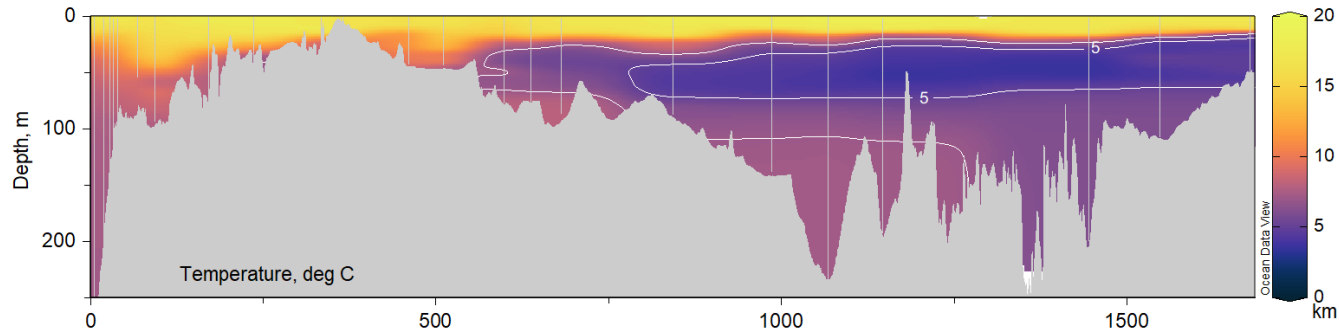

SMHI CTD transects
July 2022 R/V Svea
2022-07-12 to 2022-07-18