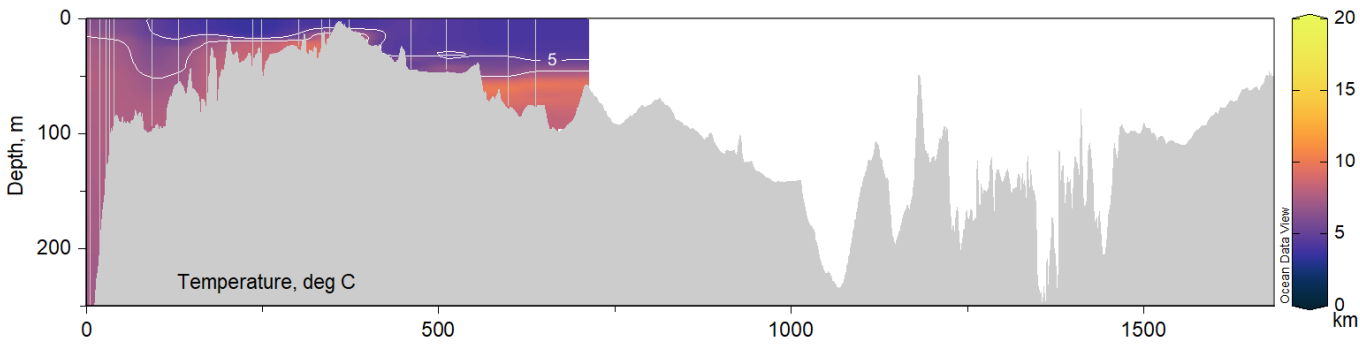

Appendix IV

Transects from the Skagerrak to the Western Gotland Basin

Included parameters are salinity, temperature, density and dissolved oxygen from sensors on the CTD. Only data from SMHI cruises during 2022 are included, data from the other institutes will be included when a national data host for CTD data is in place and CTD from all institutes are available on a standard format.

Transects are made with ODV (Schlitzer, R., Ocean Data View, <https://odv.awi.de>)

SMHI CTD transects
January 2022 R/V Svea
2022-01-10 to 2022-01-16

SMHI CTD transects
February 2022 R/V Svea
2022-02-08 to 2022-02-15