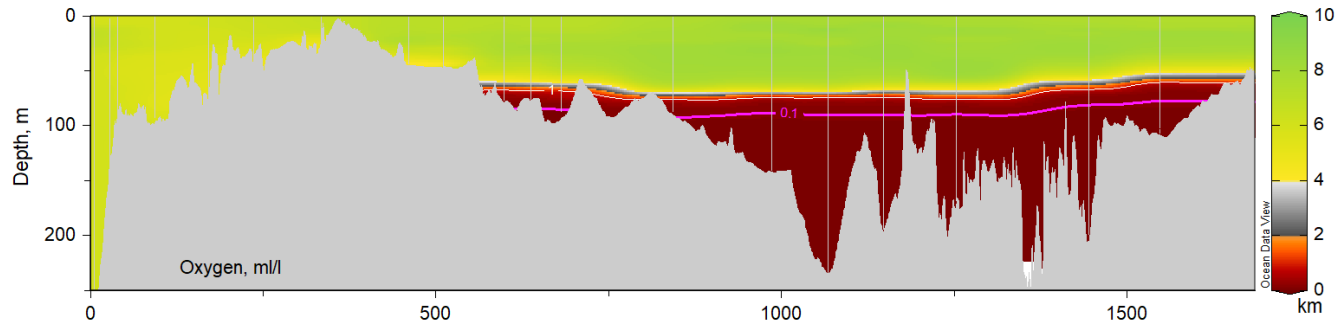

Appendix IV

Transects from the Skagerrak to the Western Gotland Basin

Included parameters are salinity, temperature, density and dissolved oxygen from sensors on the CTD. Only data from SMHI cruises during 2022 are included, data from the other institutes will be included when a national data host for CTD data is in place and CTD from all institutes are available on a standard format.

SMHI CTD transects
March 2022 R/V Svea
2022-03-17 to 2022-03-22

SMHI CTD transects
April 2022 R/V Svea
2022-04-20 to 2022-04-26

SMHI CTD transects

May 2022 R/V Svea

2022-05-19 to 2022-05-25

SMHI CTD transects
June 2022 R/V Svea
2022-06-13 to 2022-06-18