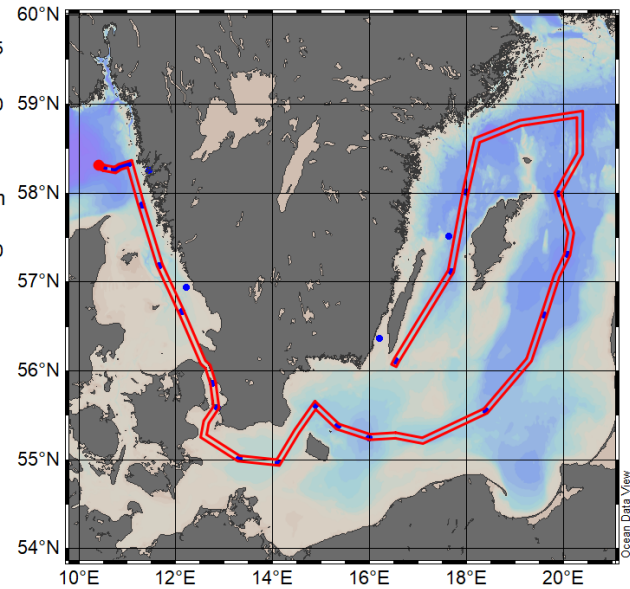

Appendix IV

Transects from the Skagerrak to the Western Gotland Basin

Included parameters are salinity, temperature, density and dissolved oxygen from sensors on the CTD. Only data from SMHI cruises during 2022 are included, data from the other institutes will be included when a national data host for CTD data is in place and CTD from all institutes are available on a standard format.

Transects are made with ODV (Schlitzer, R., Ocean Data View, <https://odv.awi.de>)

SMHI CTD transects
January 2022 R/V Svea
2022-01-10 to 2022-01-16

SMHI CTD transects
February 2022 R/V Svea
2022-02-08 to 2022-02-15

SMHI CTD transects
March 2022 R/V Svea
2022-03-17 to 2022-03-22

SMHI CTD transects
April 2022 R/V Svea
2022-04-20 to 2022-04-26

SMHI CTD transects

May 2022 R/V Svea

2022-05-19 to 2022-05-25

SMHI CTD transects
June 2022 R/V Svea
2022-06-13 to 2022-06-18

SMHI CTD transects
July 2022 R/V Svea
2022-07-12 to 2022-07-18

SMHI CTD transects
August 2022 R/V Svea
2022-08-12 to 2022-08-18

SMHI CTD transects
September 2022 R/V Svea
2022-09-16 to 2022-09-22

SMHI CTD transects
October 2022 R/V Svea
2022-10-19 to 2022-10-24