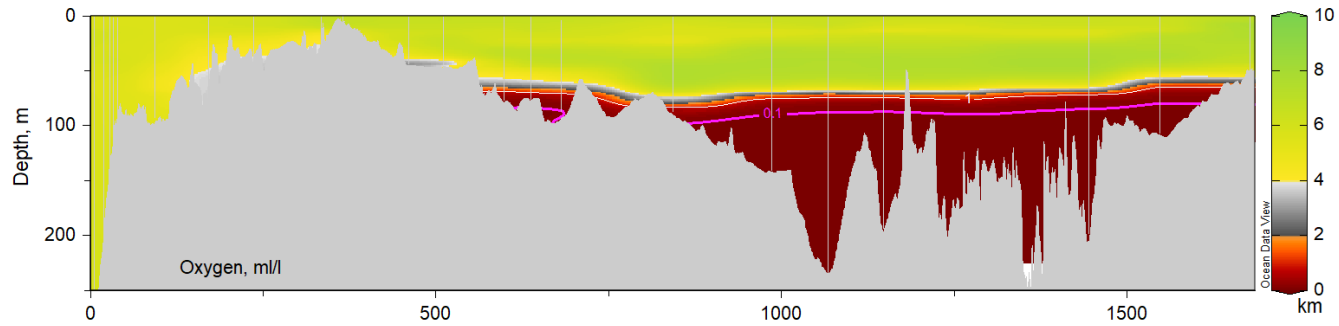

SMHI CTD transects
August 2022 R/V Svea
2022-08-12 to 2022-08-18