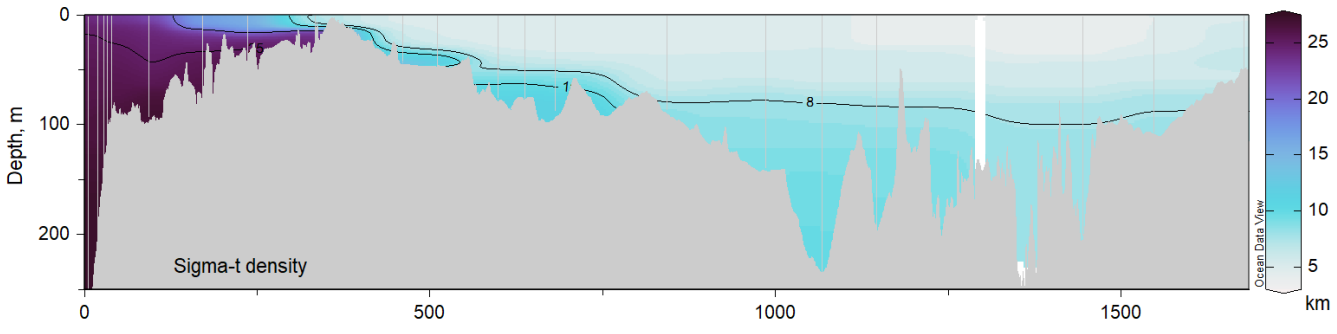

Appendix IV

Transects from the Skagerrak to the Western Gotland Basin

Included parameters are salinity, temperature, density and dissolved oxygen from sensors on the CTD. Only data from SMHI cruises during 2022 are included, data from the other institutes will be included when a national data host for CTD data is in place and CTD from all institutes are available on a standard format.

SMHI CTD transects
July 2022 R/V Svea
2022-07-12 to 2022-07-18

SMHI CTD transects
August 2022 R/V Svea
2022-08-12 to 2022-08-18

SMHI CTD transects
September 2022 R/V Svea
2022-09-16 to 2022-09-22

SMHI CTD transects
October 2022 R/V Svea
2022-10-19 to 2022-10-24