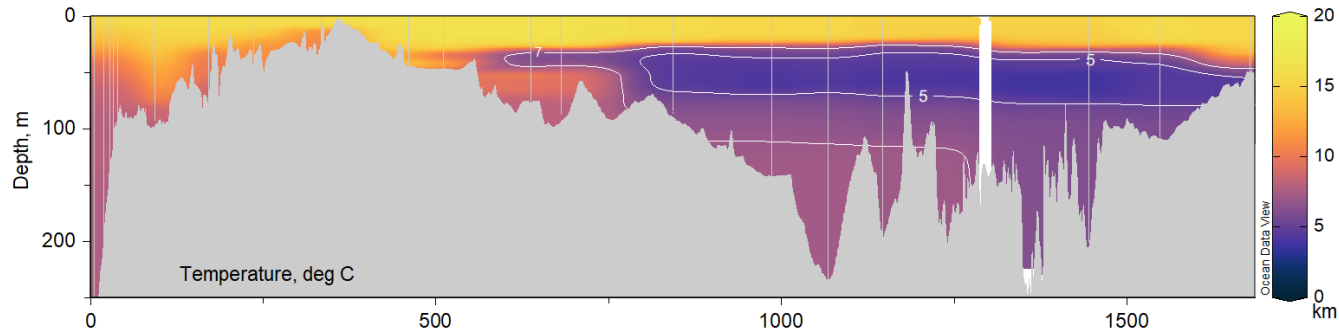

SMHI CTD transects
September 2022 R/V Svea
2022-09-16 to 2022-09-22