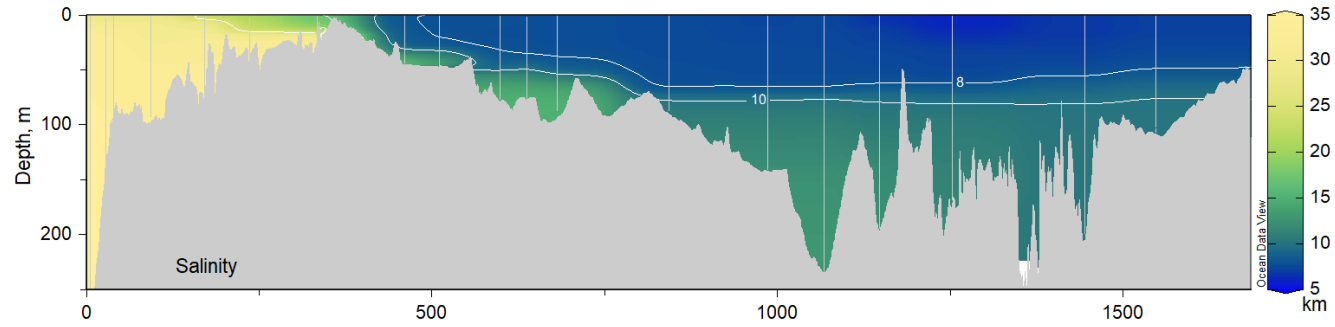

Appendix IV

Transects from the Skagerrak to the Western Gotland Basin

Included parameters are salinity, temperature, density and dissolved oxygen from sensors on the CTD. Only data from SMHI cruises during 2022 are included, data from the other institutes will be included when a national data host for CTD data is in place and CTD from all institutes are available on a standard format.

SMHI CTD transects
March 2022 R/V Svea
2022-03-17 to 2022-03-22

SMHI CTD transects
April 2022 R/V Svea
2022-04-20 to 2022-04-26

SMHI CTD transects

May 2022 R/V Svea

2022-05-19 to 2022-05-25

SMHI CTD transects
June 2022 R/V Svea
2022-06-13 to 2022-06-18