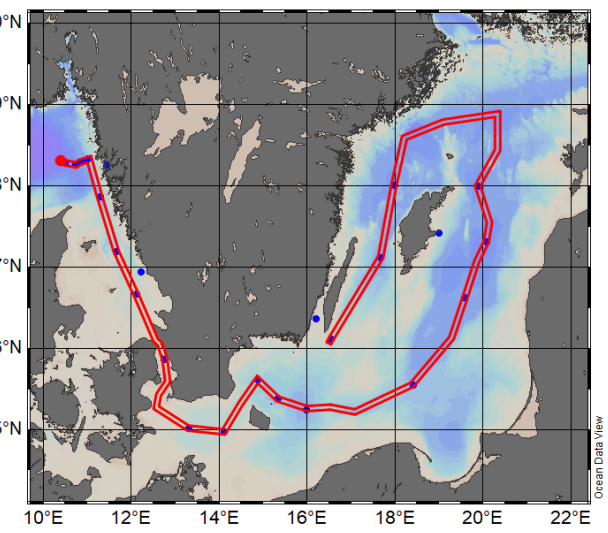

Appendix IV

Transects from the Skagerrak to the Western Gotland Basin

Included parameters are salinity, temperature, density and dissolved oxygen from sensors on the CTD. Only data from SMHI cruises during 2022 are included, data from the other institutes will be included when a national data host for CTD data is in place and CTD from all institutes are available on a standard format.

Transects are made with ODV (Schlitzer, R., Ocean Data View, <https://odv.awi.de>)

SMHI CTD transects
January 2022 R/V Svea
2022-01-10 to 2022-01-16

SMHI CTD transects
February 2022 R/V Svea
2022-02-08 to 2022-02-15

SMHI CTD transects
March 2022 R/V Svea
2022-03-17 to 2022-03-22

SMHI CTD transects
April 2022 R/V Svea
2022-04-20 to 2022-04-26

SMHI CTD transects

May 2022 R/V Svea

2022-05-19 to 2022-05-25

SMHI CTD transects
June 2022 R/V Svea
2022-06-13 to 2022-06-18