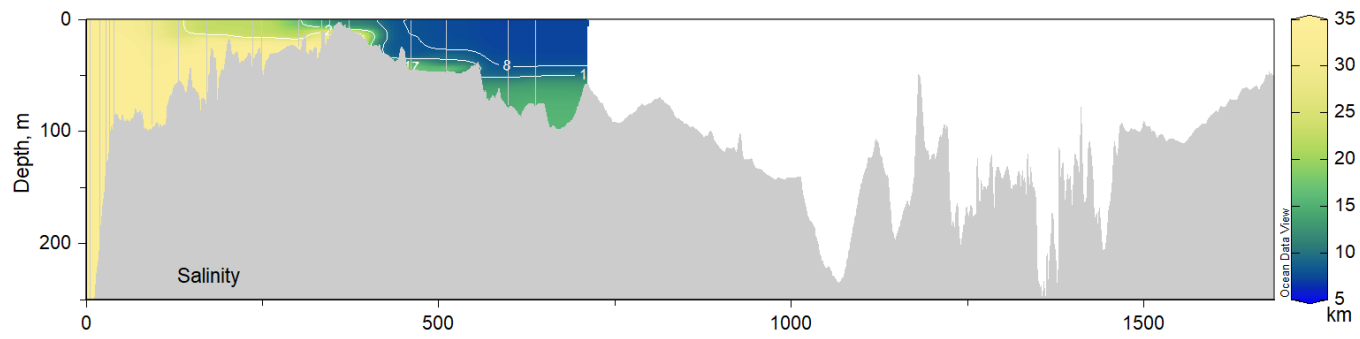

Appendix IV

Transects from the Skagerrak to the Western Gotland Basin

Included parameters are salinity, temperature, density and dissolved oxygen from sensors on the CTD. Only data from SMHI cruises during 2022 are included, data from the other institutes will be included when a national data host for CTD data is in place and CTD from all institutes are available on a standard format.

Transects are made with ODV (Schlitzer, R., Ocean Data View, <https://odv.awi.de>)

SMHI CTD transects
January 2022 R/V Svea
2022-01-10 to 2022-01-16

SMHI CTD transects
February 2022 R/V Svea
2022-02-08 to 2022-02-15