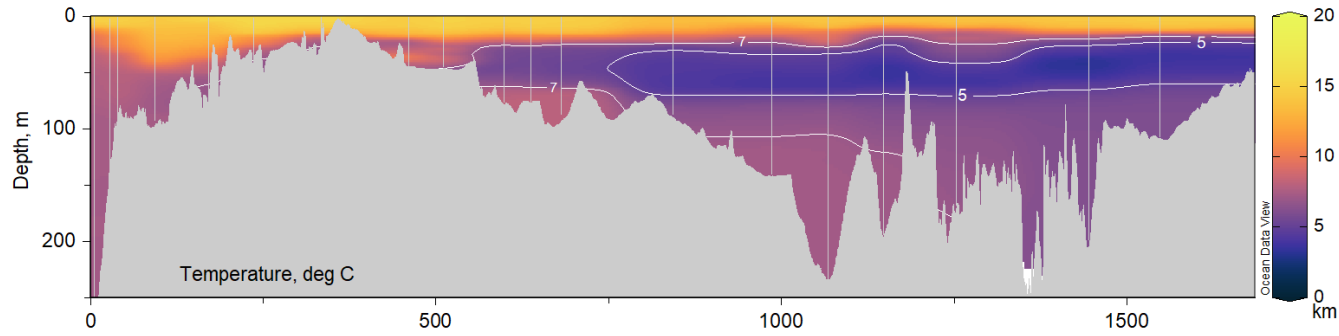

Appendix IV

Transects from the Skagerrak to the Western Gotland Basin

Included parameters are salinity, temperature, density and dissolved oxygen from sensors on the CTD. Only data from SMHI cruises during 2022 are included, data from the other institutes will be included when a national data host for CTD data is in place and CTD from all institutes are available on a standard format.

SMHI CTD transects
March 2022 R/V Svea
2022-03-17 to 2022-03-22

SMHI CTD transects
April 2022 R/V Svea
2022-04-20 to 2022-04-26

SMHI CTD transects

May 2022 R/V Svea

2022-05-19 to 2022-05-25

SMHI CTD transects
June 2022 R/V Svea
2022-06-13 to 2022-06-18