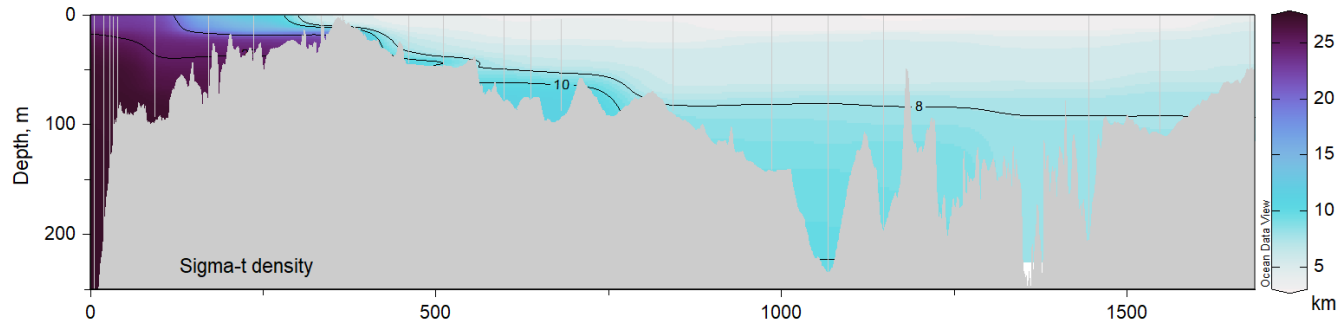

SMHI CTD transects
August 2022 R/V Svea
2022-08-12 to 2022-08-18