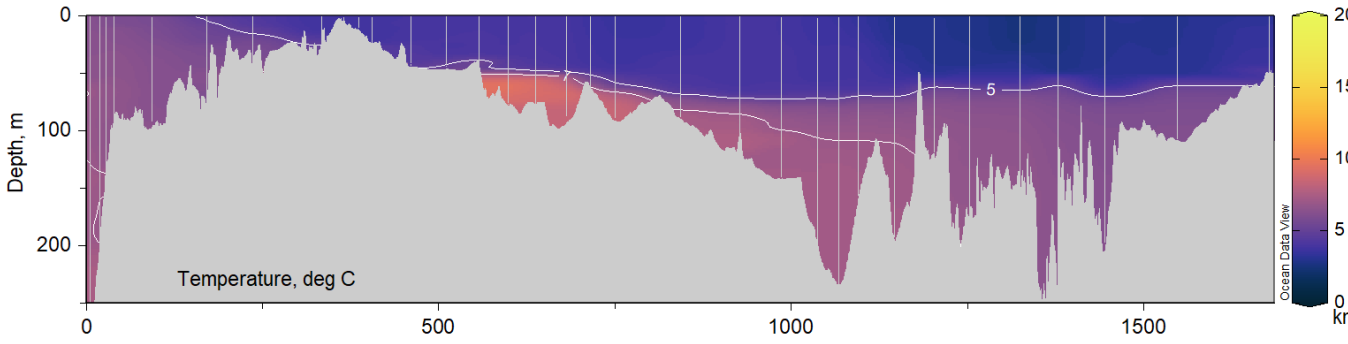

Appendix IV

Transects from the Skagerrak to the Western Gotland Basin

Included parameters are salinity, temperature, density and dissolved oxygen from sensors on the CTD. Only data from SMHI cruises during 2022 are included, data from the other institutes will be included when a national data host for CTD data is in place and CTD from all institutes are available on a standard format.

Transects are made with ODV (Schlitzer, R., Ocean Data View, <https://odv.awi.de>)

SMHI CTD transects
January 2022 R/V Svea
2022-01-10 to 2022-01-16

SMHI CTD transects
February 2022 R/V Svea
2022-02-08 to 2022-02-15