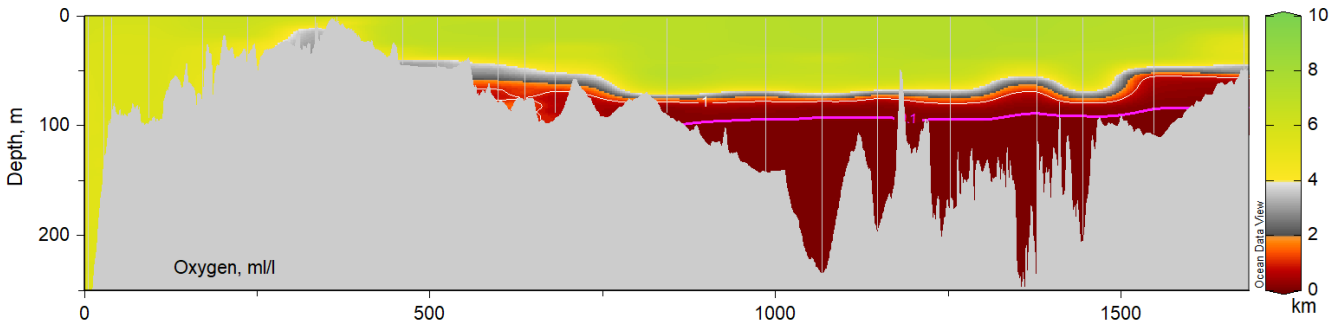

SMHI CTD transects
November 2022 R/V Svea
2022-11-08 to 2022-11-14