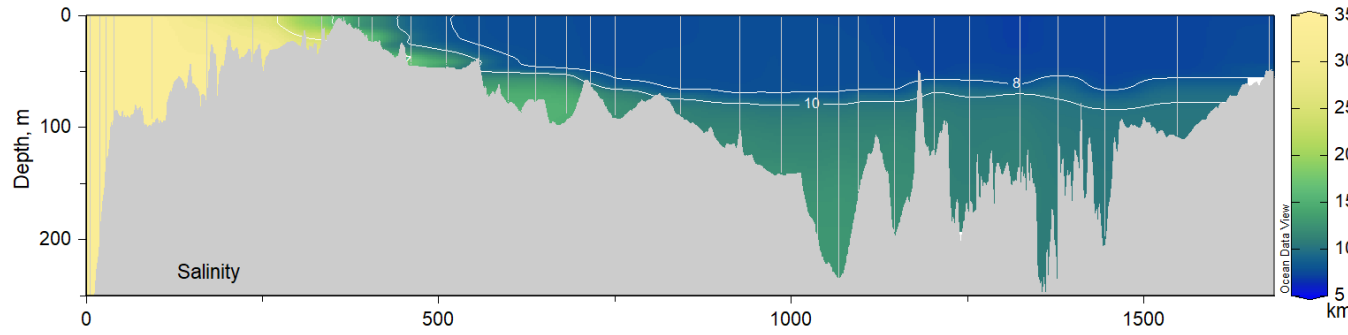

Appendix IV

Transects from the Skagerrak to the Western Gotland Basin

Included parameters are salinity, temperature, density and dissolved oxygen from sensors on the CTD. Only data from SMHI cruises during 2022 are included, data from the other institutes will be included when a national data host for CTD data is in place and CTD from all institutes are available on a standard format.

Transects are made with ODV (Schlitzer, R., Ocean Data View, <https://odv.awi.de>)

SMHI CTD transects
January 2022 R/V Svea
2022-01-10 to 2022-01-16

SMHI CTD transects
February 2022 R/V Svea
2022-02-08 to 2022-02-15