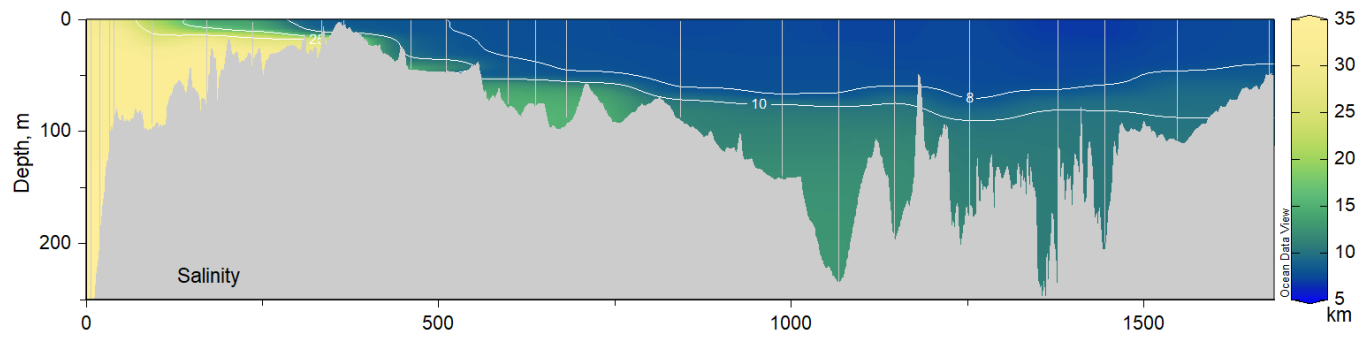

Appendix IV

Transects from the Skagerrak to the Western Gotland Basin

Included parameters are salinity, temperature, density and dissolved oxygen from sensors on the CTD. Only data from SMHI cruises during 2022 are included, data from the other institutes will be included when a national data host for CTD data is in place and CTD from all institutes are available on a standard format.

Transects are made with ODV (Schlitzer, R., Ocean Data View, <https://odv.awi.de>)

SMHI CTD transects
January 2022 R/V Svea
2022-01-10 to 2022-01-16

SMHI CTD transects
February 2022 R/V Svea
2022-02-08 to 2022-02-15

SMHI CTD transects
March 2022 R/V Svea
2022-03-17 to 2022-03-22

SMHI CTD transects
April 2022 R/V Svea
2022-04-20 to 2022-04-26

SMHI CTD transects

May 2022 R/V Svea

2022-05-19 to 2022-05-25

SMHI CTD transects
June 2022 R/V Svea
2022-06-13 to 2022-06-18