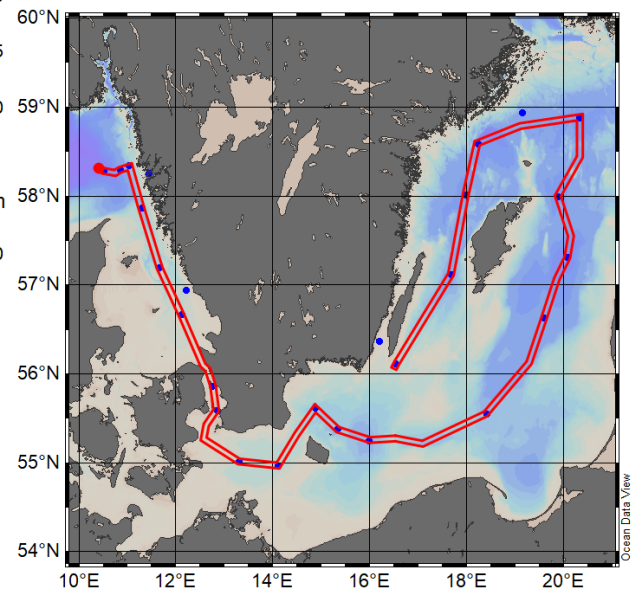

Appendix IV

Transects from the Skagerrak to the Western Gotland Basin

Included parameters are salinity, temperature, density and dissolved oxygen from sensors on the CTD. Only data from SMHI cruises during 2022 are included, data from the other institutes will be included when a national data host for CTD data is in place and CTD from all institutes are available on a standard format.

SMHI CTD transects
March 2022 R/V Svea
2022-03-17 to 2022-03-22

SMHI CTD transects
April 2022 R/V Svea
2022-04-20 to 2022-04-26

SMHI CTD transects

May 2022 R/V Svea

2022-05-19 to 2022-05-25

SMHI CTD transects
June 2022 R/V Svea
2022-06-13 to 2022-06-18

SMHI CTD transects
July 2022 R/V Svea
2022-07-12 to 2022-07-18

SMHI CTD transects
August 2022 R/V Svea
2022-08-12 to 2022-08-18

SMHI CTD transects
September 2022 R/V Svea
2022-09-16 to 2022-09-22

SMHI CTD transects
October 2022 R/V Svea
2022-10-19 to 2022-10-24

SMHI CTD transects
November 2022 R/V Svea
2022-11-08 to 2022-11-14

SMHI CTD transects
December 2022 R/V Svea
2022-12-05 to 2022-12-16