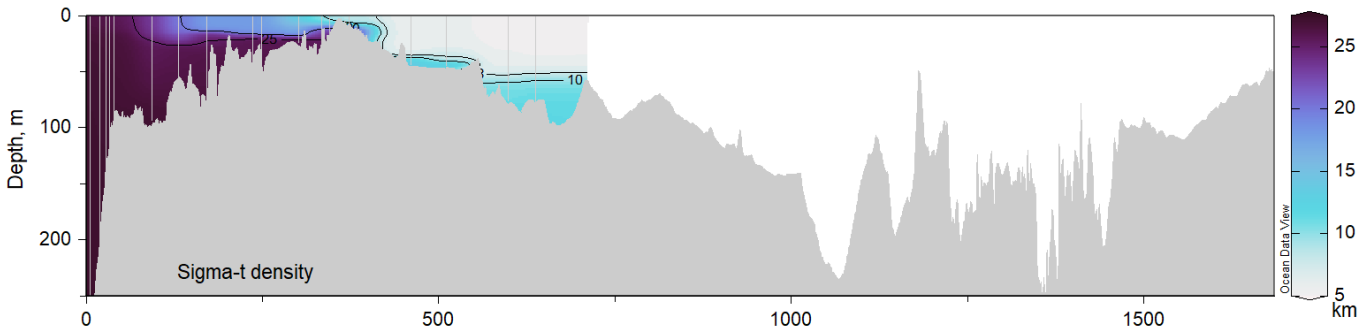

Appendix IV

Transects from the Skagerrak to the Western Gotland Basin

Included parameters are salinity, temperature, density and dissolved oxygen from sensors on the CTD. Only data from SMHI cruises during 2022 are included, data from the other institutes will be included when a national data host for CTD data is in place and CTD from all institutes are available on a standard format.

Transects are made with ODV (Schlitzer, R., Ocean Data View, <https://odv.awi.de>)

SMHI CTD transects
January 2022 R/V Svea
2022-01-10 to 2022-01-16

SMHI CTD transects
February 2022 R/V Svea
2022-02-08 to 2022-02-15