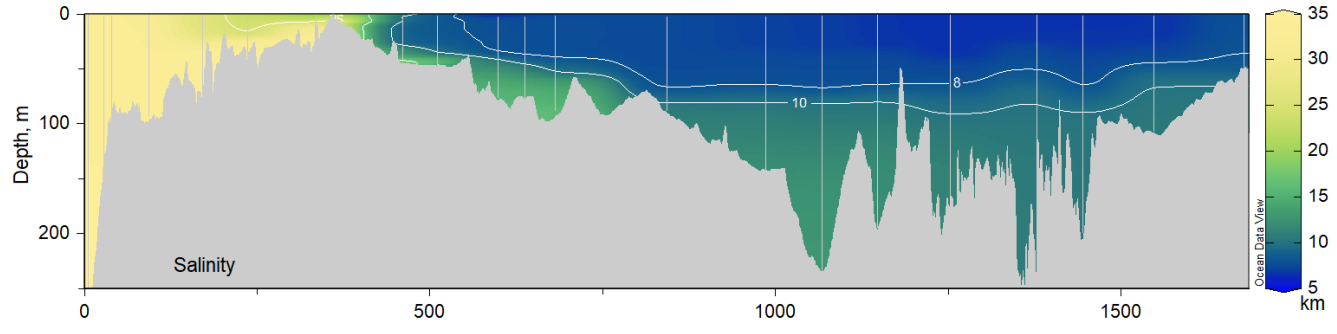

SMHI CTD transects
November 2022 R/V Svea
2022-11-08 to 2022-11-14