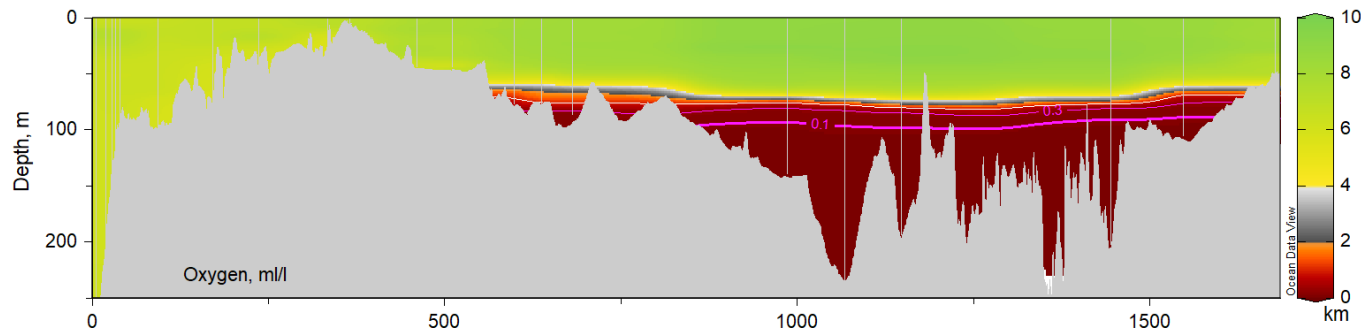

Appendix IV

Transects from the Skagerrak to the Western Gotland Basin

Included parameters are salinity, temperature, density and dissolved oxygen from sensors on the CTD. Only data from SMHI cruises during 2022 are included, data from the other institutes will be included when a national data host for CTD data is in place and CTD from all institutes are available on a standard format.

SMHI CTD transects
March 2022 R/V Svea
2022-03-17 to 2022-03-22

SMHI CTD transects
April 2022 R/V Svea
2022-04-20 to 2022-04-26

SMHI CTD transects

May 2022 R/V Svea

2022-05-19 to 2022-05-25

SMHI CTD transects
June 2022 R/V Svea
2022-06-13 to 2022-06-18