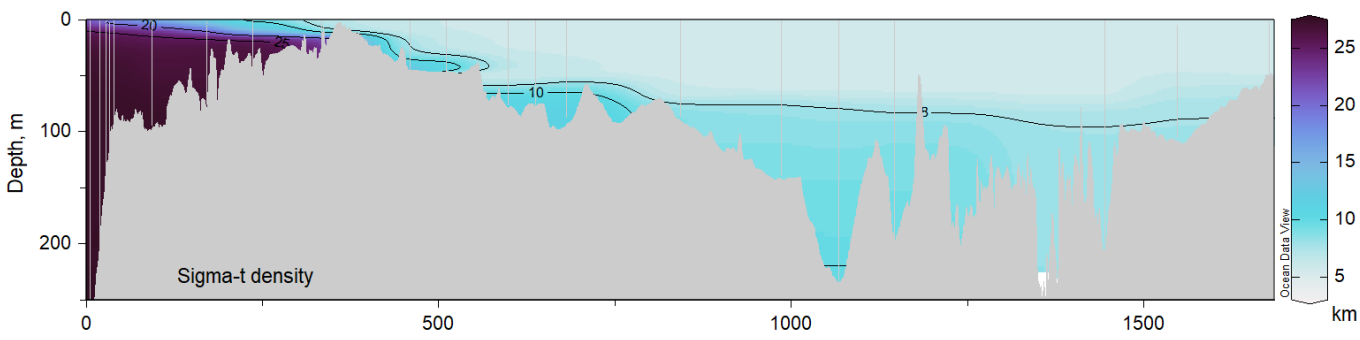

SMHI CTD transects
April 2022 R/V Svea
2022-04-20 to 2022-04-26