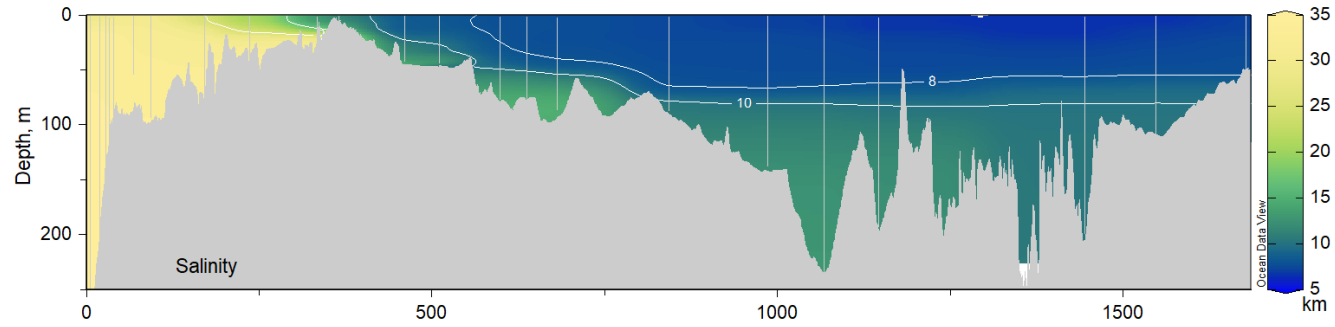

Appendix IV

Transects from the Skagerrak to the Western Gotland Basin

Included parameters are salinity, temperature, density and dissolved oxygen from sensors on the CTD. Only data from SMHI cruises during 2022 are included, data from the other institutes will be included when a national data host for CTD data is in place and CTD from all institutes are available on a standard format.

SMHI CTD transects
March 2022 R/V Svea
2022-03-17 to 2022-03-22

SMHI CTD transects
April 2022 R/V Svea
2022-04-20 to 2022-04-26

SMHI CTD transects

May 2022 R/V Svea

2022-05-19 to 2022-05-25

SMHI CTD transects
June 2022 R/V Svea
2022-06-13 to 2022-06-18

SMHI CTD transects
July 2022 R/V Svea
2022-07-12 to 2022-07-18

SMHI CTD transects
August 2022 R/V Svea
2022-08-12 to 2022-08-18

SMHI CTD transects
September 2022 R/V Svea
2022-09-16 to 2022-09-22

SMHI CTD transects
October 2022 R/V Svea
2022-10-19 to 2022-10-24