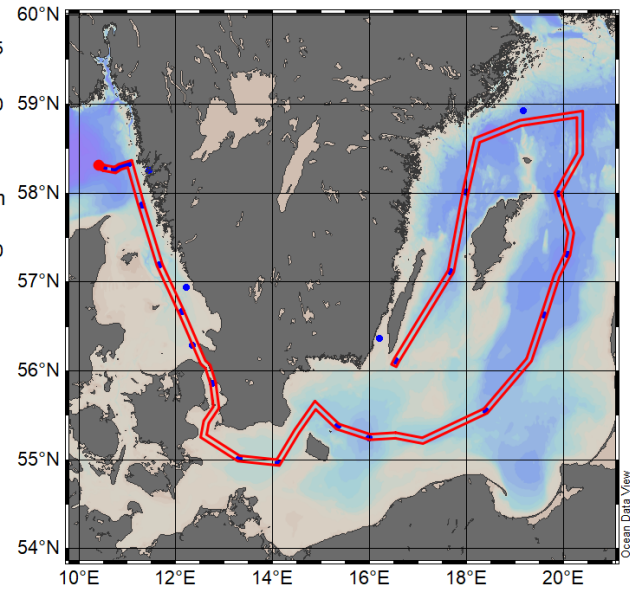

Appendix IV

Transects from the Skagerrak to the Western Gotland Basin

Included parameters are salinity, temperature, density and dissolved oxygen from sensors on the CTD. Only data from SMHI cruises during 2022 are included, data from the other institutes will be included when a national data host for CTD data is in place and CTD from all institutes are available on a standard format.

Transects are made with ODV (Schlitzer, R., Ocean Data View, <https://odv.awi.de>)

SMHI CTD transects
January 2022 R/V Svea
2022-01-10 to 2022-01-16

SMHI CTD transects
February 2022 R/V Svea
2022-02-08 to 2022-02-15

SMHI CTD transects
March 2022 R/V Svea
2022-03-17 to 2022-03-22

SMHI CTD transects
April 2022 R/V Svea
2022-04-20 to 2022-04-26

SMHI CTD transects

May 2022 R/V Svea

2022-05-19 to 2022-05-25

SMHI CTD transects
June 2022 R/V Svea
2022-06-13 to 2022-06-18

SMHI CTD transects
July 2022 R/V Svea
2022-07-12 to 2022-07-18

SMHI CTD transects
August 2022 R/V Svea
2022-08-12 to 2022-08-18

SMHI CTD transects
September 2022 R/V Svea
2022-09-16 to 2022-09-22

SMHI CTD transects
October 2022 R/V Svea
2022-10-19 to 2022-10-24