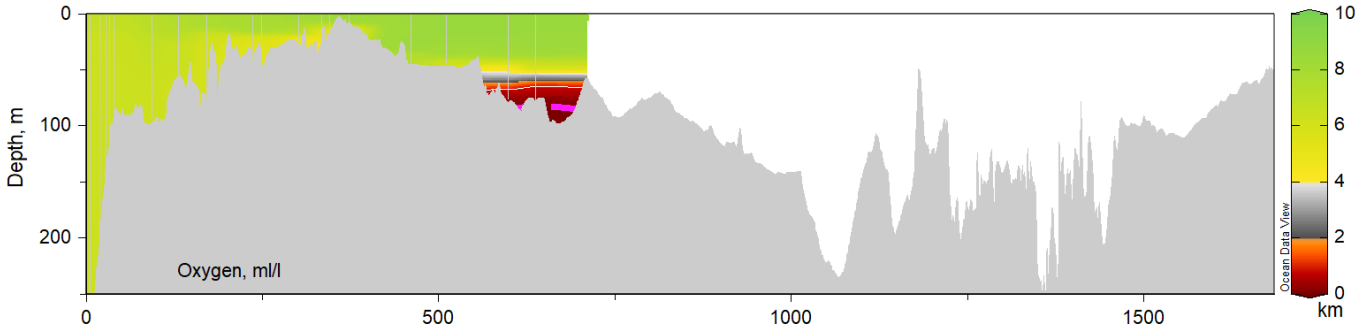

Appendix IV

Transects from the Skagerrak to the Western Gotland Basin

Included parameters are salinity, temperature, density and dissolved oxygen from sensors on the CTD. Only data from SMHI cruises during 2022 are included, data from the other institutes will be included when a national data host for CTD data is in place and CTD from all institutes are available on a standard format.

Transects are made with ODV (Schlitzer, R., Ocean Data View, <https://odv.awi.de>)

SMHI CTD transects
January 2022 R/V Svea
2022-01-10 to 2022-01-16

SMHI CTD transects
February 2022 R/V Svea
2022-02-08 to 2022-02-15