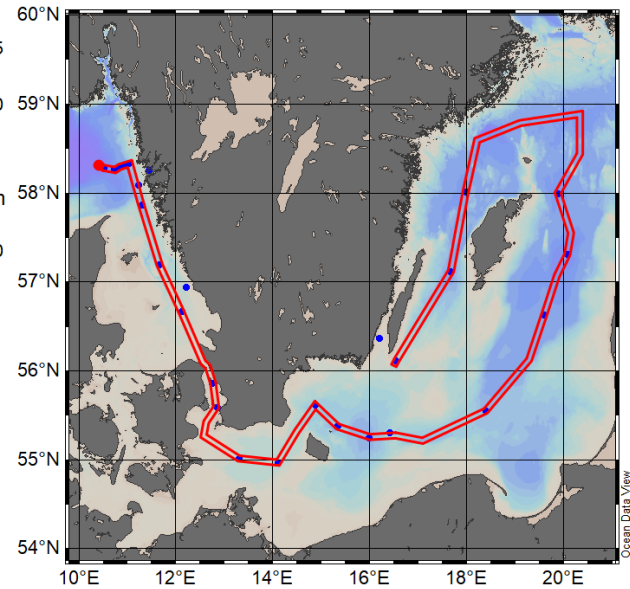

Appendix IV

Transects from the Skagerrak to the Western Gotland Basin

Included parameters are salinity, temperature, density and dissolved oxygen from sensors on the CTD. Only data from SMHI cruises during 2022 are included, data from the other institutes will be included when a national data host for CTD data is in place and CTD from all institutes are available on a standard format.

Transects are made with ODV (Schlitzer, R., Ocean Data View, <https://odv.awi.de>)

SMHI CTD transects
January 2022 R/V Svea
2022-01-10 to 2022-01-16

SMHI CTD transects
February 2022 R/V Svea
2022-02-08 to 2022-02-15

SMHI CTD transects
March 2022 R/V Svea
2022-03-17 to 2022-03-22

SMHI CTD transects
April 2022 R/V Svea
2022-04-20 to 2022-04-26

SMHI CTD transects

May 2022 R/V Svea

2022-05-19 to 2022-05-25

SMHI CTD transects
June 2022 R/V Svea
2022-06-13 to 2022-06-18

SMHI CTD transects
July 2022 R/V Svea
2022-07-12 to 2022-07-18

SMHI CTD transects
August 2022 R/V Svea
2022-08-12 to 2022-08-18

SMHI CTD transects
September 2022 R/V Svea
2022-09-16 to 2022-09-22

SMHI CTD transects
October 2022 R/V Svea
2022-10-19 to 2022-10-24