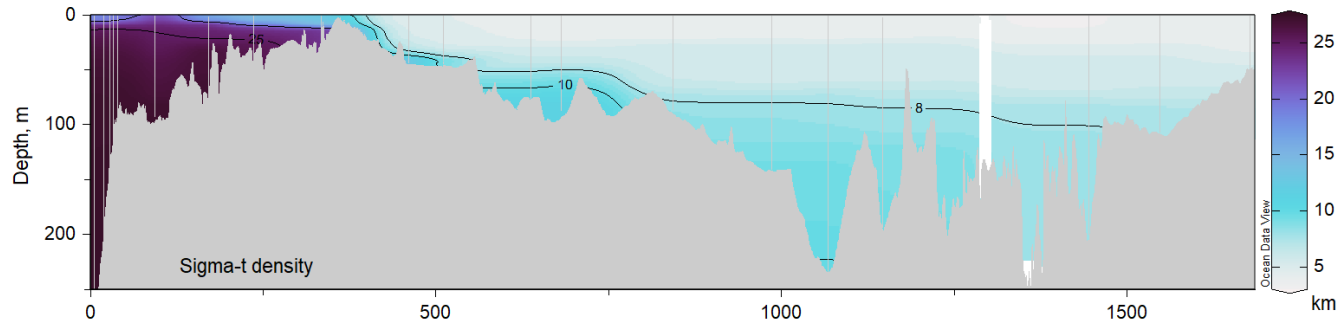

SMHI CTD transects
September 2022 R/V Svea
2022-09-16 to 2022-09-22