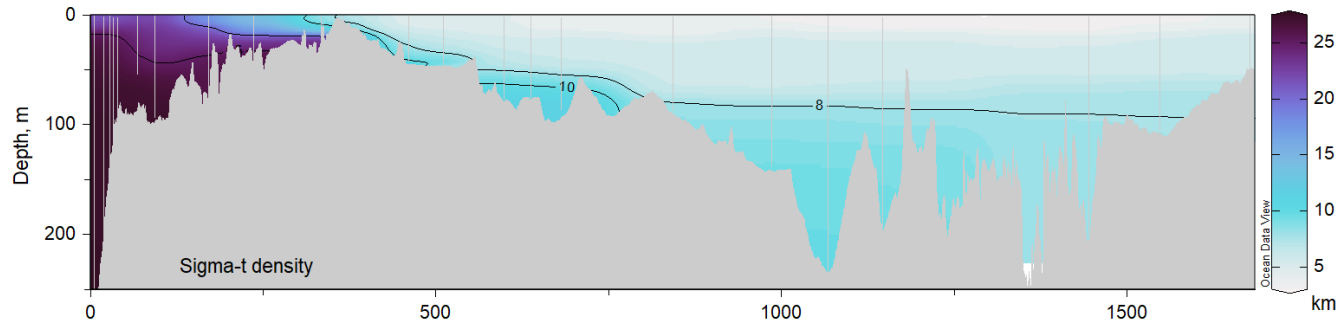

SMHI CTD transects
July 2022 R/V Svea
2022-07-12 to 2022-07-18