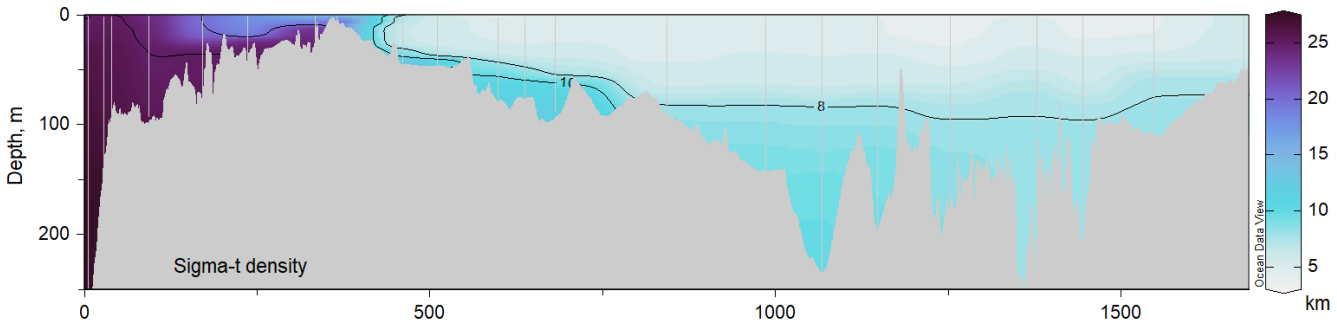

SMHI CTD transects
November 2022 R/V Svea
2022-11-08 to 2022-11-14