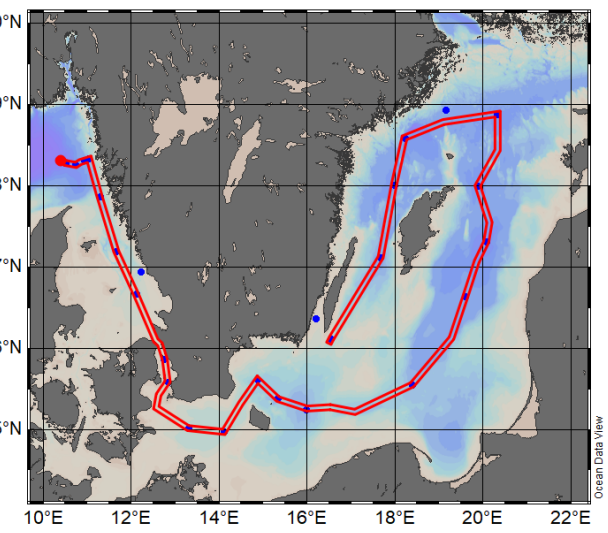

Appendix IV

Transects from the Skagerrak to the Western Gotland Basin

Included parameters are salinity, temperature, density and dissolved oxygen from sensors on the CTD. Only data from SMHI cruises during 2022 are included, data from the other institutes will be included when a national data host for CTD data is in place and CTD from all institutes are available on a standard format.

Transects are made with ODV (Schlitzer, R., Ocean Data View, <https://odv.awi.de>)

SMHI CTD transects
January 2022 R/V Svea
2022-01-10 to 2022-01-16

SMHI CTD transects
February 2022 R/V Svea
2022-02-08 to 2022-02-15

SMHI CTD transects
March 2022 R/V Svea
2022-03-17 to 2022-03-22

SMHI CTD transects
April 2022 R/V Svea
2022-04-20 to 2022-04-26

SMHI CTD transects

May 2022 R/V Svea

2022-05-19 to 2022-05-25

SMHI CTD transects
June 2022 R/V Svea
2022-06-13 to 2022-06-18