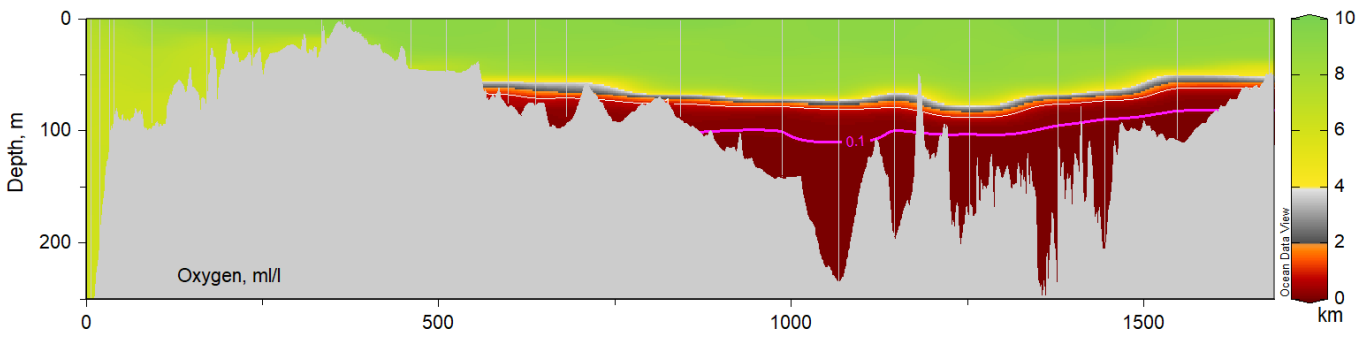

SMHI CTD transects
March 2022 R/V Svea
2022-03-17 to 2022-03-22